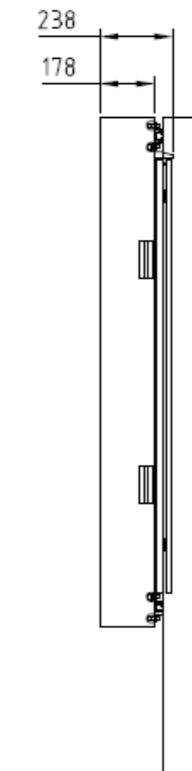

VMS – OT16 768×1024 – Front service

VMS – OT16 1024×1024 – Front service

VMS – OT16 1024×1408 – Back service

VMS – OT16 1024×1408 – Front service

Display Dimensions: (mm)	1024x1408
Display Resolution: (px)	64x88
Cabinet Dimensions: (mm)	1144x1528x170
Cabinet Material:	AL5052
Display Weight: (Kg)	55Kg/m ²

VMS – OT16 1024×1536 – Back service

Front View

Left View

Back View

Right View

Display Dimensions: (mm)	1024x1536
Display Resolution: (px)	64x96
Cabinet Dimensions: (mm)	1144x1656x178
Cabinet Material:	AL5052
Display Weight: (Kg)	55Kg/m ²

VMS – OT16 1024×1792 – Back service

Front View

Left View

Display Dimensions: (mm)	1024x1792
Display Resolution: (px)	64x112
Cabinet Dimensions: (mm)	1144x1912x170
Cabinet Material:	AL5052
Display Weight: (Kg)	55Kg/m ²

Back View

Right View

VMS – OT16 1024×1920 – Back service

Front View

Left View

Display Dimensions: (mm)	1024x1920
Display Resolution: (px)	64x120
Cabinet Dimensions: (mm)	1144x2020x178
Cabinet Material:	AL5052
Display Weight: (Kg)	55Kg/m ²