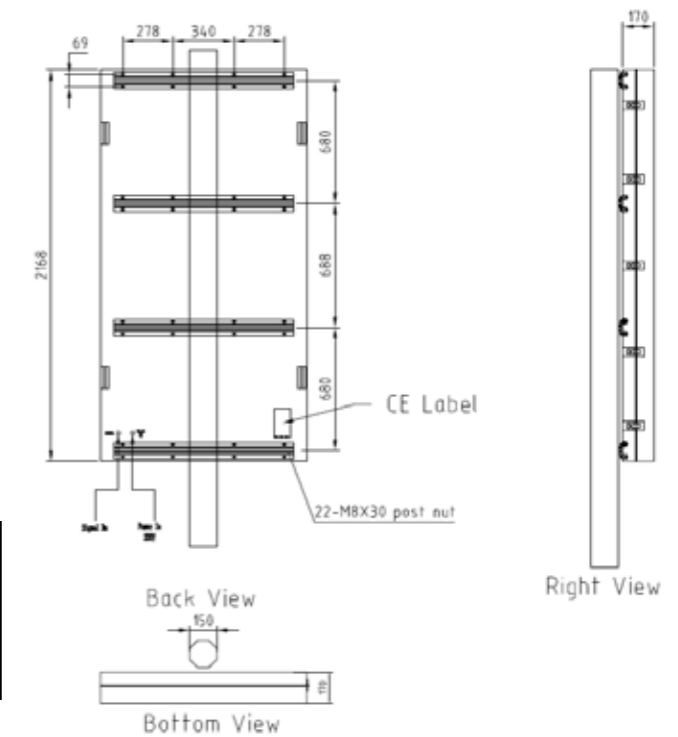

VMS – OT16 1024×1792 – Back service

Front View

Left View

Display Dimensions: (mm)	1024x1792
Display Resolution: (px)	64x112
Cabinet Dimensions: (mm)	1144x1912x170
Cabinet Material:	AL5052
Display Weight: (Kg)	55Kg/m ²

Back View

Right View

VMS – OT16 1024×1920 – Back service

Front View

Left View

Display Dimensions: (mm)	1024x1920
Display Resolution: (px)	64x120
Cabinet Dimensions: (mm)	1144x2020x178
Cabinet Material:	AL5052
Display Weight: (Kg)	55Kg/m ²

Display Dimensions: (mm)	1024x2048
Display Resolution: (px)	64x128
Cabinet Dimensions: (mm)	1144x2168x178
Cabinet Material:	AL5052
Display Weight: (Kg)	55Kg/m ²

Front View

Left View

Back View

Bottom View

Right View

Display Dimensions: (mm)	1024x2048
Display Resolution: (px)	64x128
Cabinet Dimensions: (mm)	1144x2168x170
Cabinet Material:	AL5052
Display Weight: (Kg)	55Kg/m ²

VMS – OT16 1536×1920 – Back service

Display Dimensions: (mm)	1536x1920
Display Resolution: (px)	96x120
Cabinet Dimensions: (mm)	1656x2040x178
Cabinet Material:	AL5052
Display Weight: (Kg)	55Kg/m ²