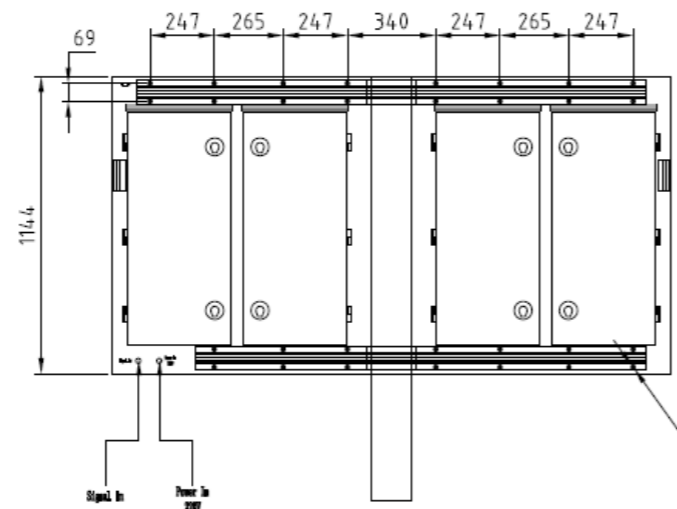

Display Dimensions: (mm)	1024x2048
Display Resolution: (px)	64x128
Cabinet Dimensions: (mm)	1144x2168x178
Cabinet Material:	AL5052
Display Weight: (Kg)	55Kg/m ²

Front View

Left View

Back View

Bottom View

Right View

VMS – OT16 2048×1024 – Front service

Display Dimensions: (mm)	2048x1024
Display Resolution: (px)	128x64
Cabinet Dimensions: (mm)	2168x1144x170
Cabinet Material:	AL5052
Display Weight: (Kg)	55Kg/m ²

VMS – OT16 2048×1024 – Back service

Front View

VMS – OT16 2048×1664 – Back service

Front View

Right View

Bottom View

Bottom View

Display Dimensions: (mm)	2048x1024
Display Resolution: (px)	128x64
Cabinet Dimensions: (mm)	2168x1144x178
Cabinet Material:	AL5052
Display Weight: (Kg)	55Kg/m ²

Display Dimensions: (mm)	2048x1664
Display Resolution: (px)	128x104
Cabinet Dimensions: (mm)	2168x1784x178
Cabinet Material:	AL5052
Display Weight: (Kg)	55Kg/m ²

Back View

VMS – OT16 2048×2048 – Back service