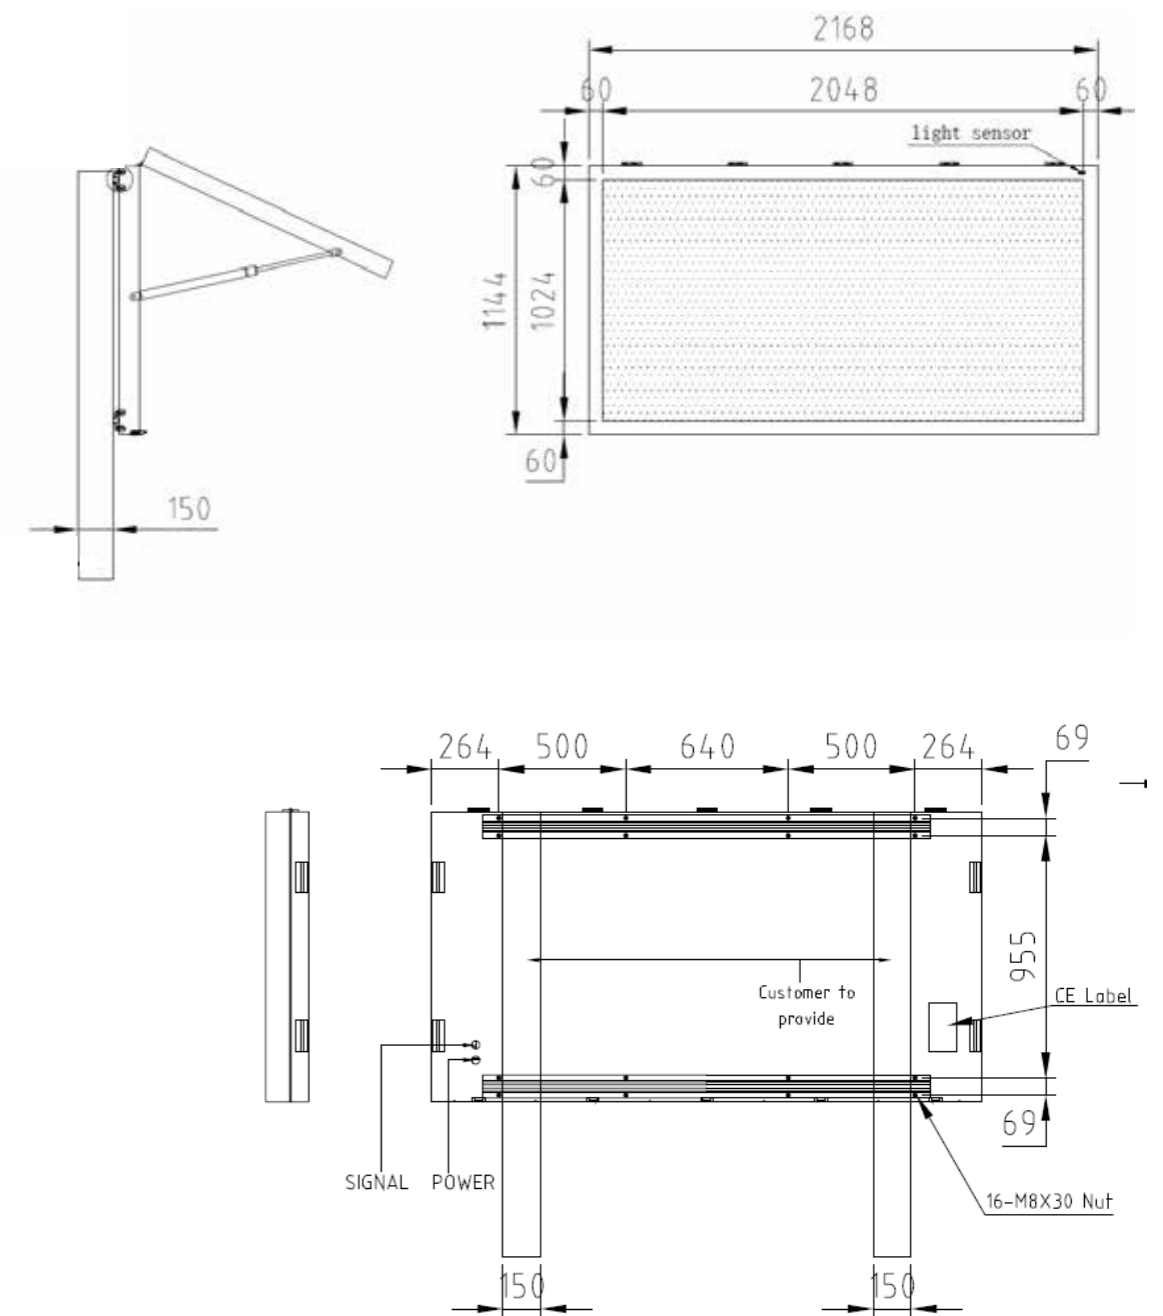

VMS – OT16 2048×1024 – Front service

Display Dimensions: (mm)	2048x1024
Display Resolution: (px)	128x64
Cabinet Dimensions: (mm)	2168x1144x170
Cabinet Material:	AL5052
Display Weight: (Kg)	55Kg/m²