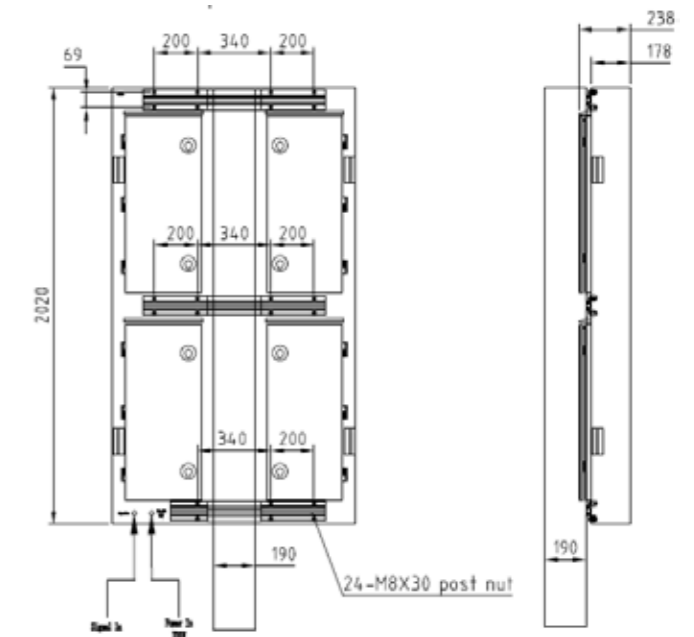

VMS – OT16 1024×1536 – Back service

Front View

Left View

Back View

Right View

Display Dimensions: (mm)	1024x1536
Display Resolution: (px)	64x96
Cabinet Dimensions: (mm)	1144x1656x178
Cabinet Material:	AL5052
Display Weight: (Kg)	55Kg/m ²

VMS – OT16 1024×1792 – Back service

Front View

Left View

Display Dimensions: (mm)	1024x1792
Display Resolution: (px)	64x112
Cabinet Dimensions: (mm)	1144x1912x170
Cabinet Material:	AL5052
Display Weight: (Kg)	55Kg/m ²

Back View

Right View

VMS – OT16 1024×1920 – Back service

Front View

Left View

Display Dimensions: (mm)	1024x1920
Display Resolution: (px)	64x120
Cabinet Dimensions: (mm)	1144x2020x178
Cabinet Material:	AL5052
Display Weight: (Kg)	55Kg/m ²

Display Dimensions: (mm)	1024x2048
Display Resolution: (px)	64x128
Cabinet Dimensions: (mm)	1144x2168x178
Cabinet Material:	AL5052
Display Weight: (Kg)	55Kg/m ²

Front View

Left View

Back View

Bottom View

Right View