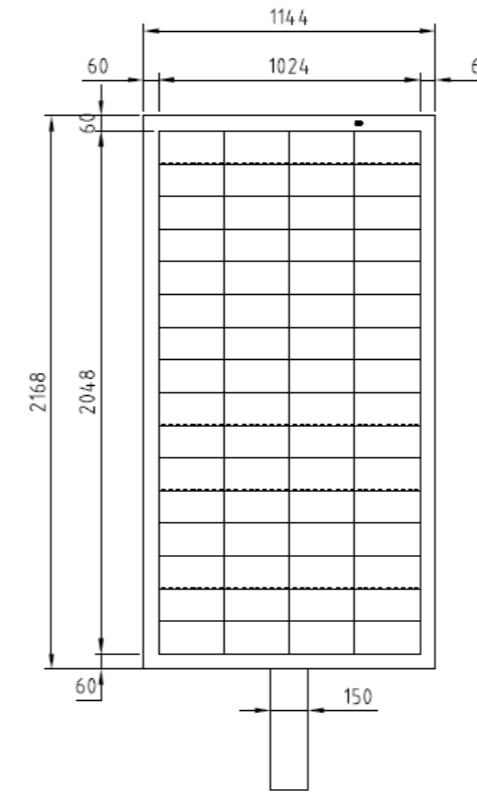

VMS – OT16 1024×1792 – Back service

Front View

Left View

Display Dimensions: (mm)	1024x1792
Display Resolution: (px)	64x112
Cabinet Dimensions: (mm)	1144x1912x170
Cabinet Material:	AL5052
Display Weight: (Kg)	55Kg/m ²

Back View

Right View

VMS – OT16 1024×1920 – Back service

Front View

Left View

Display Dimensions: (mm)	1024x1920
Display Resolution: (px)	64x120
Cabinet Dimensions: (mm)	1144x2020x178
Cabinet Material:	AL5052
Display Weight: (Kg)	55Kg/m ²

Display Dimensions: (mm)	1024x2048
Display Resolution: (px)	64x128
Cabinet Dimensions: (mm)	1144x2168x178
Cabinet Material:	AL5052
Display Weight: (Kg)	55Kg/m ²

Front View

Left View

Back View

Bottom View

Right View

Display Dimensions: (mm)	1024x2048
Display Resolution: (px)	64x128
Cabinet Dimensions: (mm)	1144x2168x170
Cabinet Material:	AL5052
Display Weight: (Kg)	55Kg/m ²

VMS – OT16 1536×1920 – Back service

Display Dimensions: (mm)	1536x1920
Display Resolution: (px)	96x120
Cabinet Dimensions: (mm)	1656x2040x178
Cabinet Material:	AL5052
Display Weight: (Kg)	55Kg/m ²