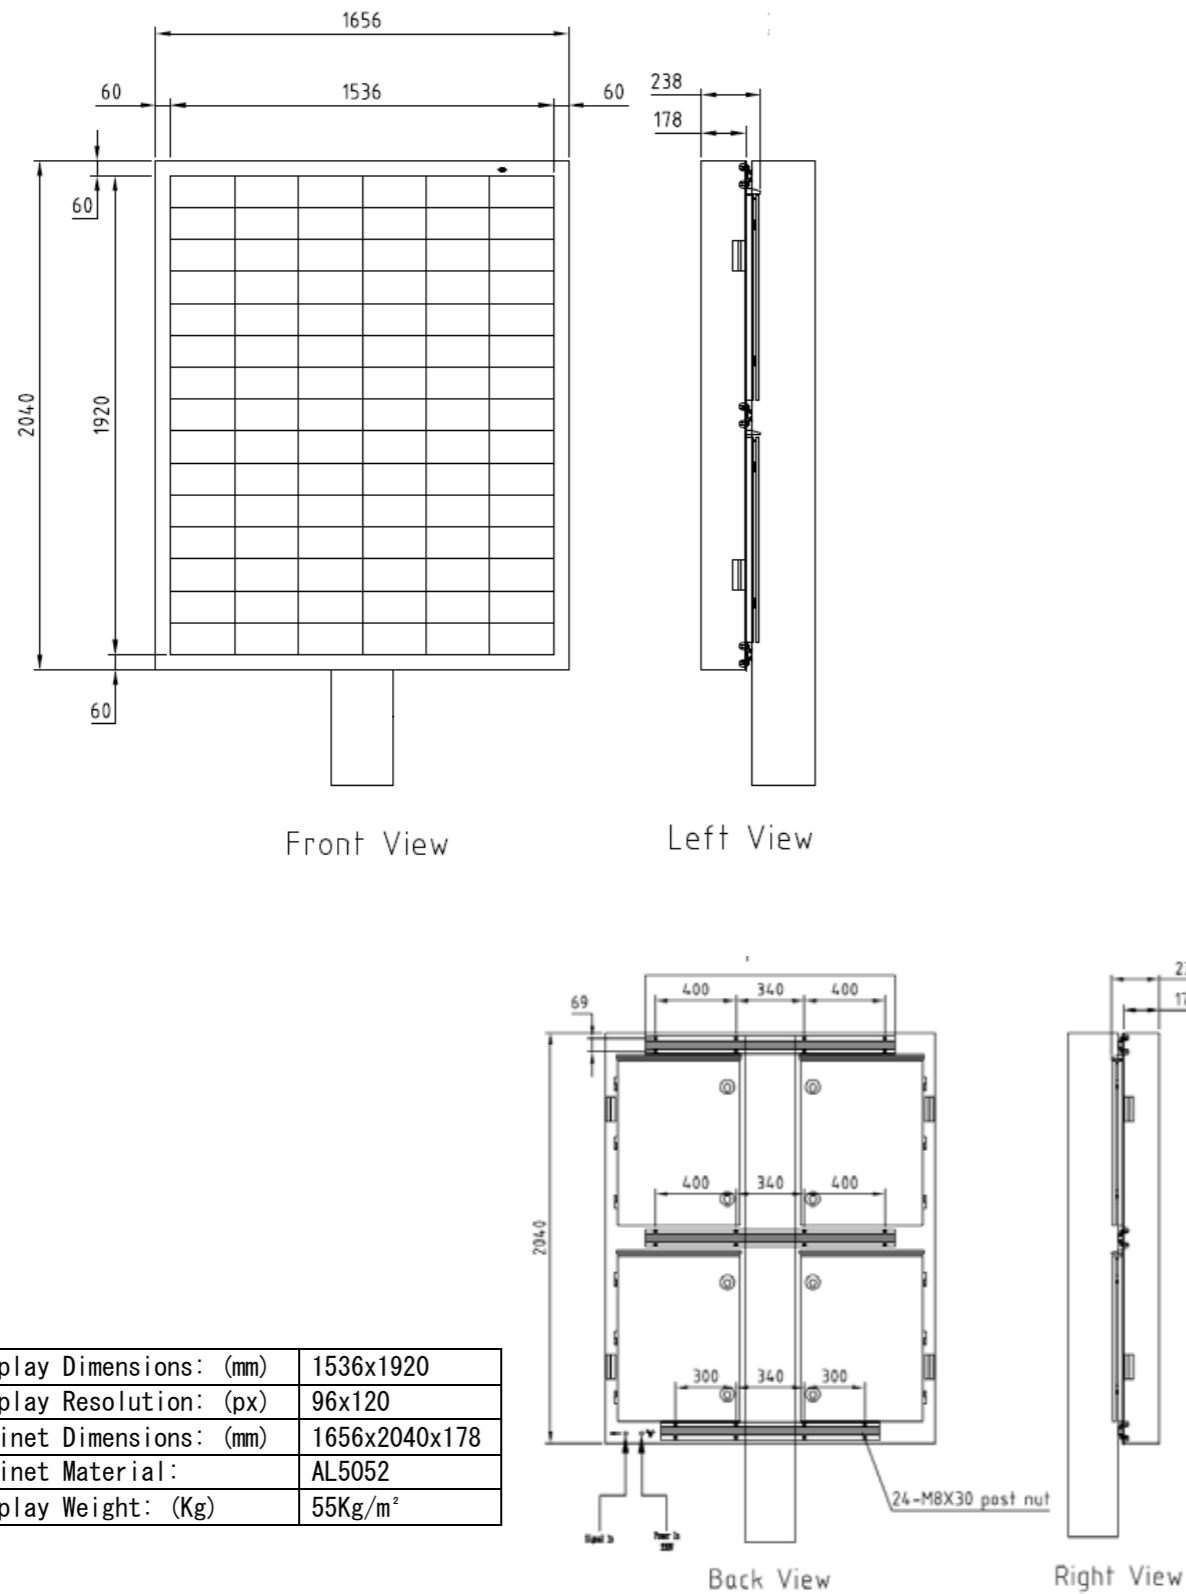

Back View

Right View

VMS – OT16 1024×1920 – Back service

Front View

Left View

Display Dimensions: (mm)	1024x1920
Display Resolution: (px)	64x120
Cabinet Dimensions: (mm)	1144x2020x178
Cabinet Material:	AL5052
Display Weight: (Kg)	55Kg/m ²

Display Dimensions: (mm)	1024x2048
Display Resolution: (px)	64x128
Cabinet Dimensions: (mm)	1144x2168x178
Cabinet Material:	AL5052
Display Weight: (Kg)	55Kg/m ²

Front View

Left View

Back View

Bottom View

Right View

Display Dimensions: (mm)	1024x2048
Display Resolution: (px)	64x128
Cabinet Dimensions: (mm)	1144x2168x170
Cabinet Material:	AL5052
Display Weight: (Kg)	55Kg/m ²

VMS – OT16 1536×1920 – Back service

Display Dimensions: (mm)	1536x1920
Display Resolution: (px)	96x120
Cabinet Dimensions: (mm)	1656x2040x178
Cabinet Material:	AL5052
Display Weight: (Kg)	55Kg/m ²

Display Dimensions: (mm)	2048x1664
Display Resolution: (px)	128x104
Cabinet Dimensions: (mm)	2168x1784x178
Cabinet Material:	AL5052
Display Weight: (Kg)	55Kg/m ²

Back View

VMS – OT16 2048×2048 – Back service