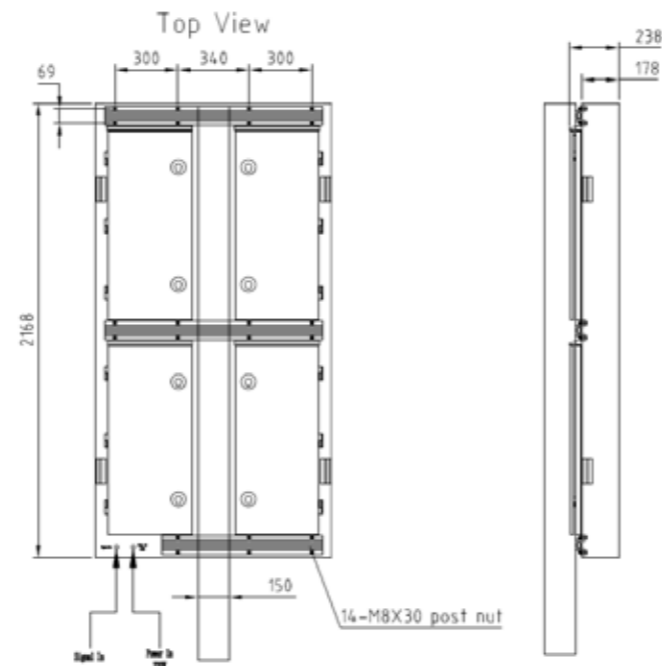

Back View

Right View

Display Dimensions: (mm)	1024x2048
Display Resolution: (px)	64x128
Cabinet Dimensions: (mm)	1144x2168x178
Cabinet Material:	AL5052
Display Weight: (Kg)	55Kg/m²