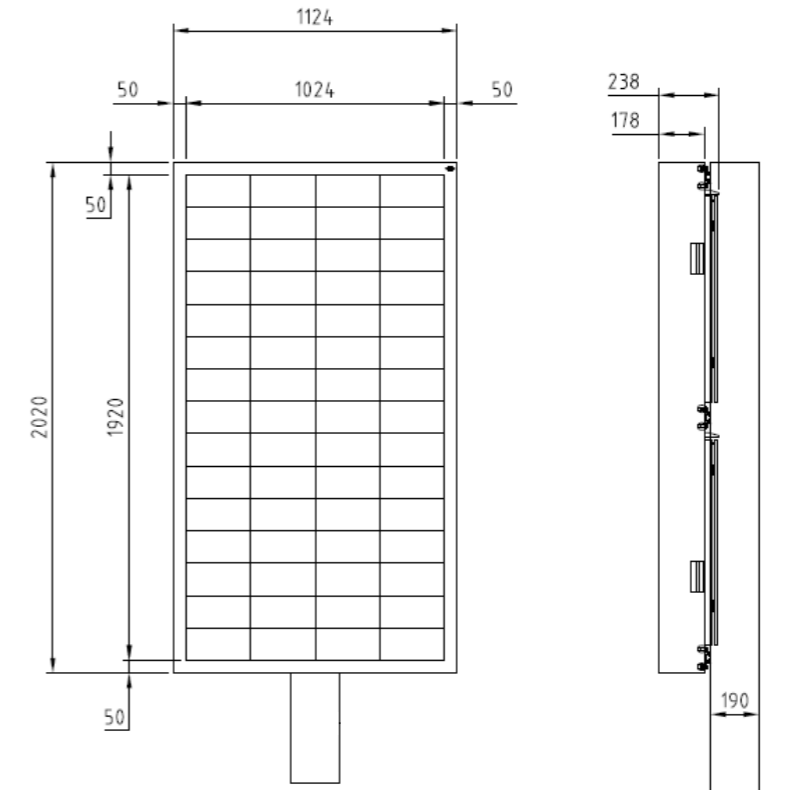

VMS – OT16 1024×1536 – Back service

Front View

Left View

Back View

Right View

Display Dimensions: (mm)	1024x1536
Display Resolution: (px)	64x96
Cabinet Dimensions: (mm)	1144x1656x178
Cabinet Material:	AL5052
Display Weight: (Kg)	55Kg/m ²

VMS – OT16 1024×1792 – Back service

Front View

Left View

Display Dimensions: (mm)	1024x1792
Display Resolution: (px)	64x112
Cabinet Dimensions: (mm)	1144x1912x170
Cabinet Material:	AL5052
Display Weight: (Kg)	55Kg/m ²

Back View

Right View

VMS – OT16 1024×1920 – Back service

Front View

Left View

Display Dimensions: (mm)	1024x1920
Display Resolution: (px)	64x120
Cabinet Dimensions: (mm)	1144x2020x178
Cabinet Material:	AL5052
Display Weight: (Kg)	55Kg/m ²

Display Dimensions: (mm)	1024x2048
Display Resolution: (px)	64x128
Cabinet Dimensions: (mm)	1144x2168x178
Cabinet Material:	AL5052
Display Weight: (Kg)	55Kg/m ²

Front View

Left View

Back View

Bottom View

Right View