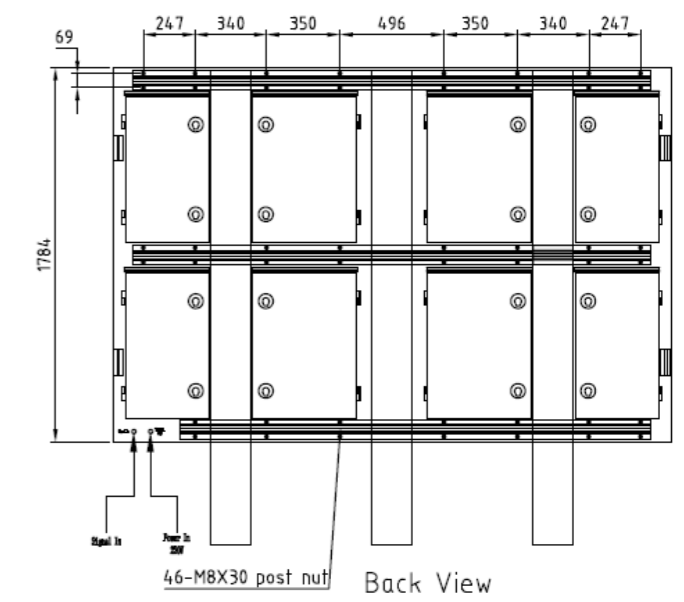

Display Dimensions: (mm)	1024x2048
Display Resolution: (px)	64x128
Cabinet Dimensions: (mm)	1144x2168x178
Cabinet Material:	AL5052
Display Weight: (Kg)	55Kg/m ²

Front View

Left View

Back View

Bottom View

Right View

Front View

VMS – OT16 2048×1664 – Back service

Front View

Right View

Bottom View

Bottom View

Display Dimensions: (mm)	2048x1024
Display Resolution: (px)	128x64
Cabinet Dimensions: (mm)	2168x1144x178
Cabinet Material:	AL5052
Display Weight: (Kg)	55Kg/m ²

Display Dimensions: (mm)	2048x1664
Display Resolution: (px)	128x104
Cabinet Dimensions: (mm)	2168x1784x178
Cabinet Material:	AL5052
Display Weight: (Kg)	55Kg/m ²

Back View

VMS – OT16 2048×2048 – Back service

Display Dimensions: (mm)	2048x2048
Display Resolution: (px)	128x128
Cabinet Dimensions: (mm)	2168x2168x178
Cabinet Material:	AL5052
Display Weight: (Kg)	55Kg/m ²

VMS – OT16 2560×1664 – Back service

Display Dimensions: (mm)	2560x1664
Display Resolution: (px)	160x104
Cabinet Dimensions: (mm)	2680x1784x178
Cabinet Material:	AL5052
Display Weight: (Kg)	55Kg/m ²