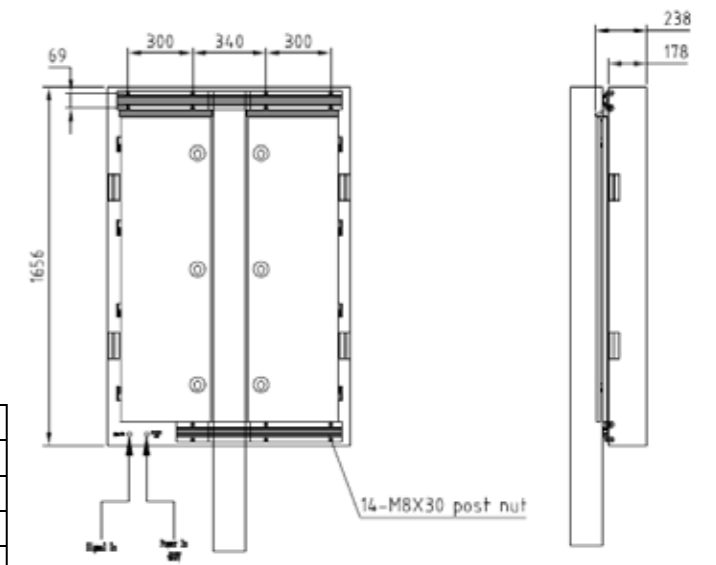

VMS – OT16 768×1024 – Front service

VMS – OT16 1024×1024 – Front service

VMS – OT16 1024×1408 – Back service

VMS – OT16 1024×1408 – Front service

Display Dimensions: (mm)	1024x1408
Display Resolution: (px)	64x88
Cabinet Dimensions: (mm)	1144x1528x170
Cabinet Material:	AL5052
Display Weight: (Kg)	55Kg/m ²

VMS – OT16 1024×1536 – Back service

Front View

Left View

Back View

Right View

Display Dimensions: (mm)	1024x1536
Display Resolution: (px)	64x96
Cabinet Dimensions: (mm)	1144x1656x178
Cabinet Material:	AL5052
Display Weight: (Kg)	55Kg/m ²

VMS – OT16 1024×1792 – Back service

Front View

Left View

Display Dimensions: (mm)	1024x1792
Display Resolution: (px)	64x112
Cabinet Dimensions: (mm)	1144x1912x170
Cabinet Material:	AL5052
Display Weight: (Kg)	55Kg/m ²

Display Dimensions: (mm)	1024x2048
Display Resolution: (px)	64x128
Cabinet Dimensions: (mm)	1144x2168x178
Cabinet Material:	AL5052
Display Weight: (Kg)	55Kg/m ²

Front View

Left View

Back View

Bottom View

Right View