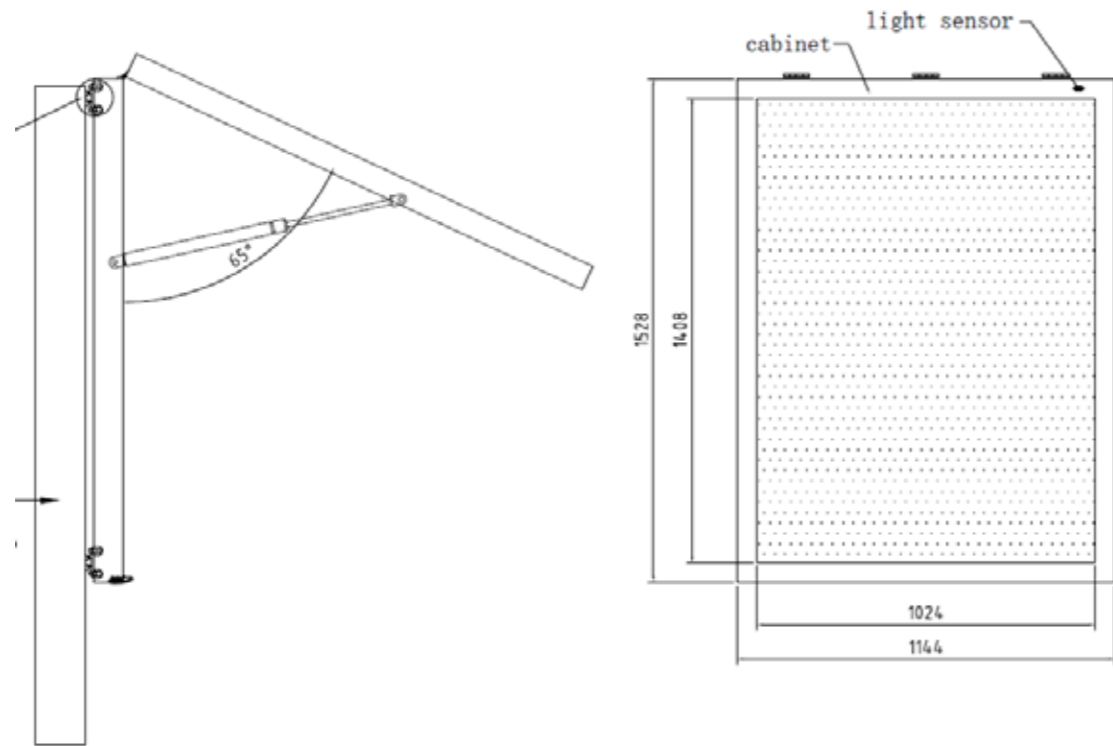

VMS – OT16 768×1024 – Front service

VMS – OT16 1024×1024 – Front service

VMS – OT16 1024×1408 – Back service

VMS – OT16 1024×1408 – Front service

Display Dimensions: (mm)	1024x1408
Display Resolution: (px)	64x88
Cabinet Dimensions: (mm)	1144x1528x170
Cabinet Material:	AL5052
Display Weight: (Kg)	55Kg/m ²