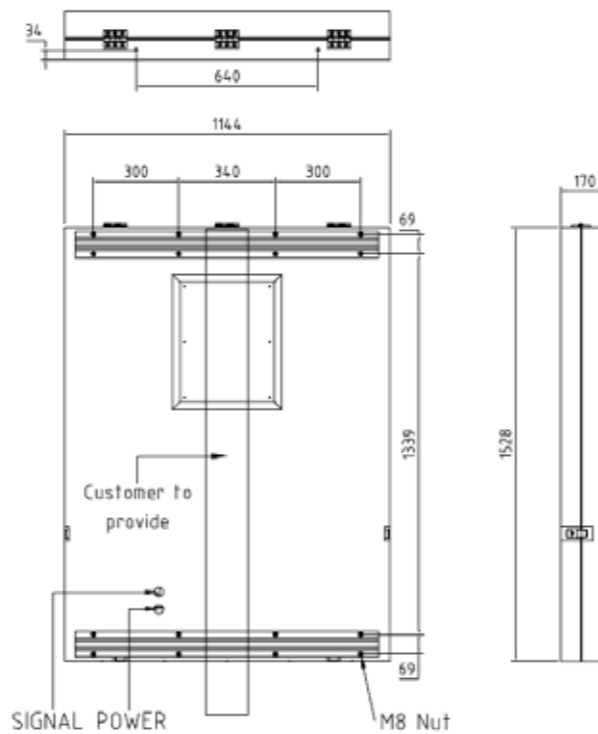

VMS – OT16 768×1024 – Front service

VMS – OT16 1024×1024 – Front service

VMS – OT16 1024×1408 – Back service

VMS – OT16 1024×1408 – Front service

Display Dimensions: (mm)	1024x1408
Display Resolution: (px)	64x88
Cabinet Dimensions: (mm)	1144x1528x170
Cabinet Material:	AL5052
Display Weight: (Kg)	55Kg/m ²

VMS – OT16 1024×1536 – Back service

Front View

Left View

Back View

Right View

Display Dimensions: (mm)	1024x1536
Display Resolution: (px)	64x96
Cabinet Dimensions: (mm)	1144x1656x178
Cabinet Material:	AL5052
Display Weight: (Kg)	55Kg/m ²