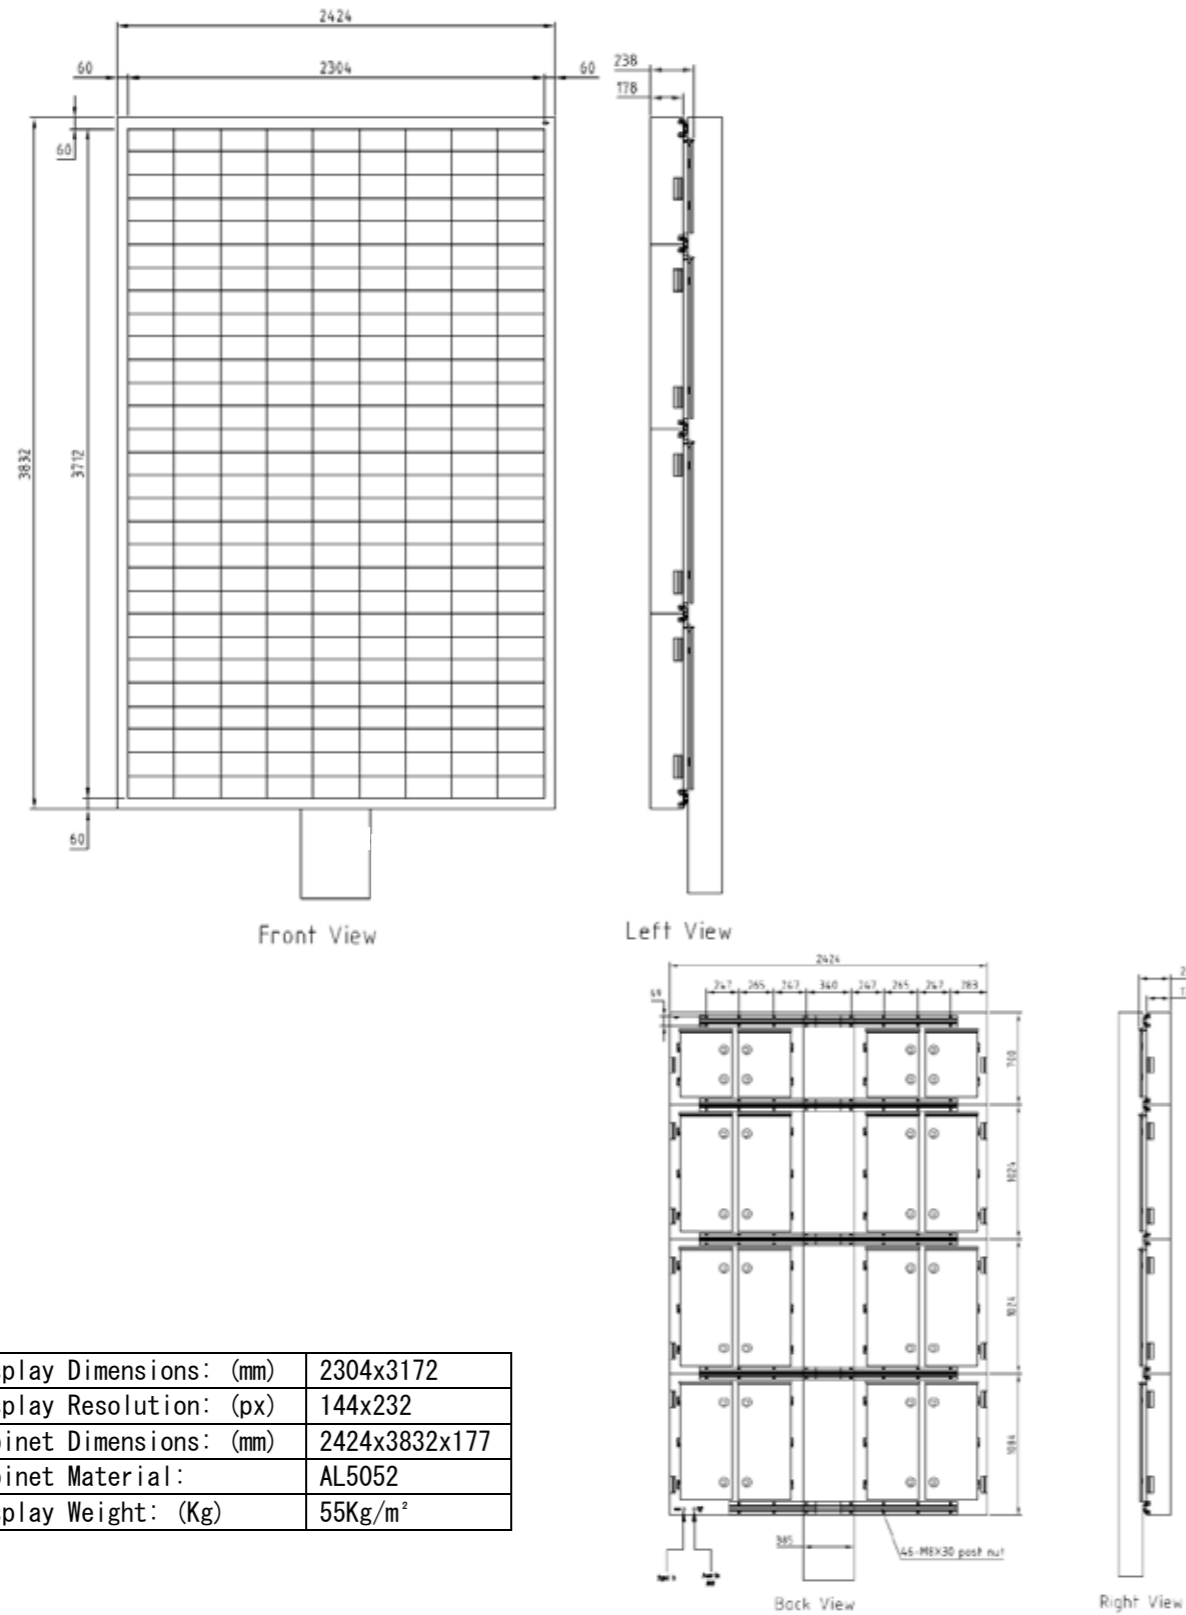

VMS – OT16 2304×3172 – Back service

Display Dimensions: (mm)	2304x3172
Display Resolution: (px)	144x232
Cabinet Dimensions: (mm)	2424x3832x177
Cabinet Material:	AL5052
Display Weight: (Kg)	55Kg/m²