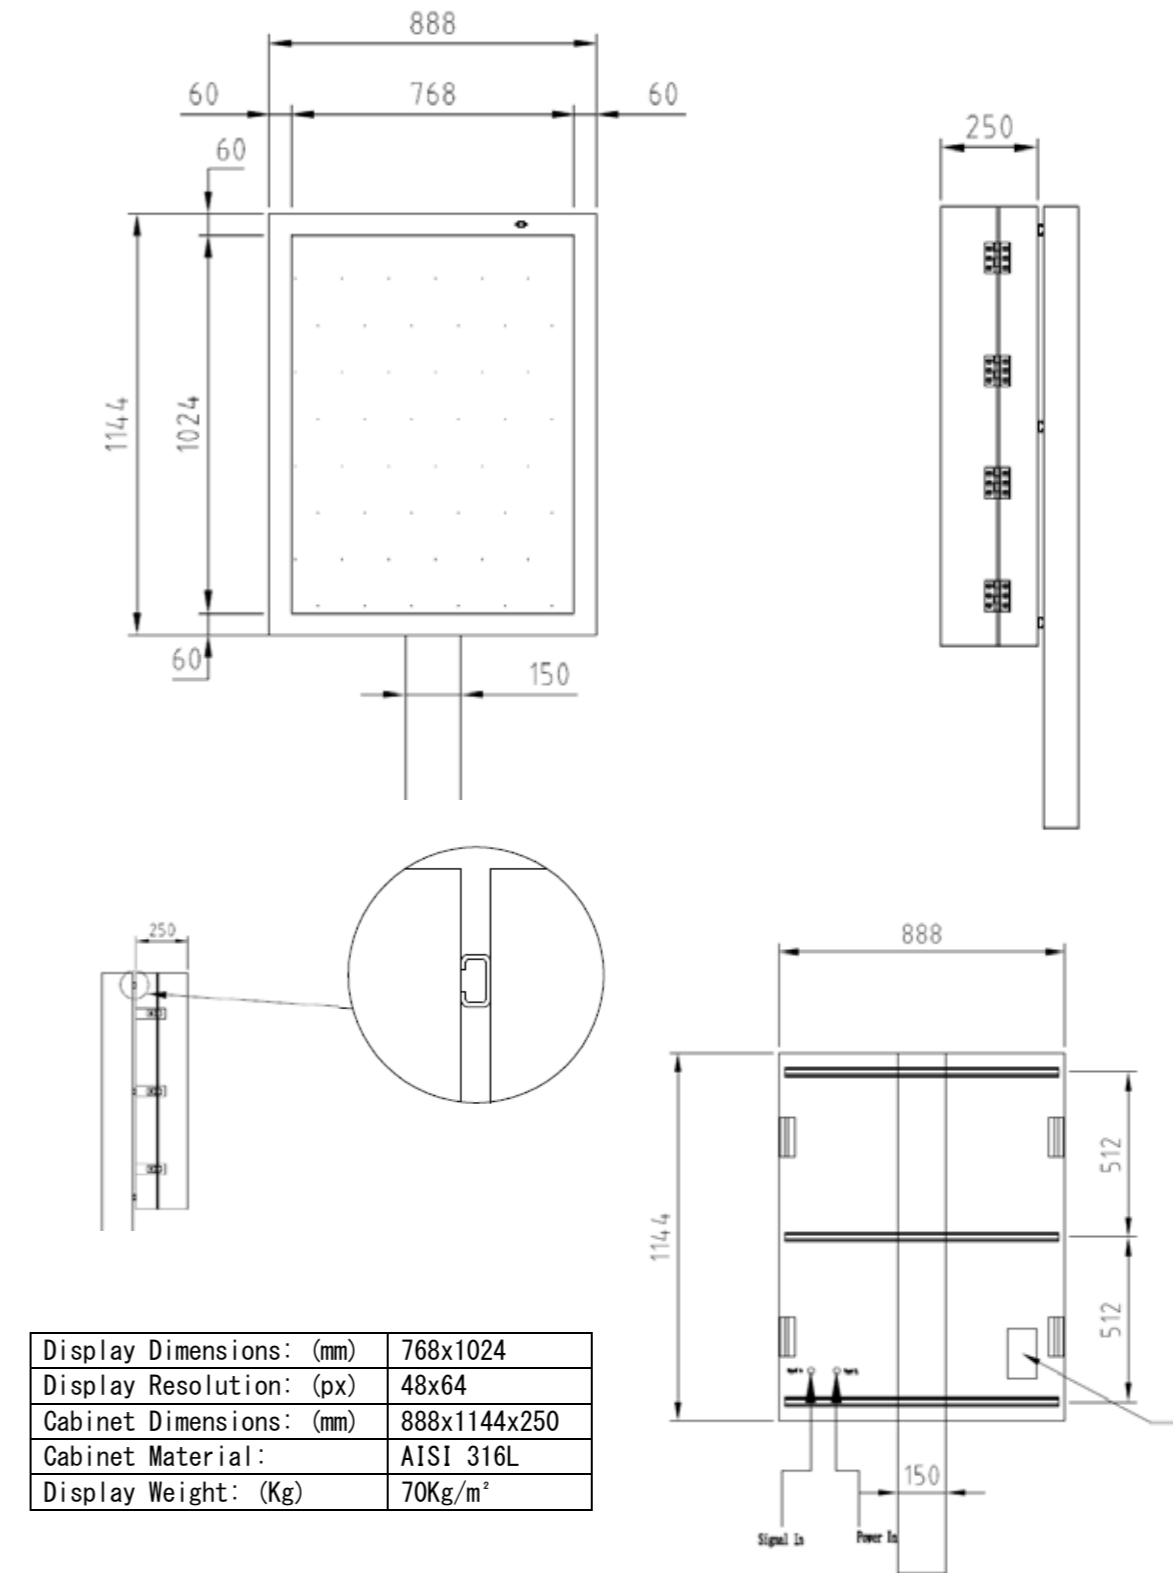

VMS – OT16 768×1024 – Front service

VMS – OT16 1024×1024 – Front service

VMS – OT16 1024×1408 – Back service

VMS – OT16 1024×1408 – Front service

Display Dimensions: (mm)	1024x1408
Display Resolution: (px)	64x88
Cabinet Dimensions: (mm)	1144x1528x170
Cabinet Material:	AL5052
Display Weight: (Kg)	55Kg/m ²

VMS – OT16 1024×1536 – Back service

Front View

Left View

Back View

Right View

Display Dimensions: (mm)	1024x1536
Display Resolution: (px)	64x96
Cabinet Dimensions: (mm)	1144x1656x178
Cabinet Material:	AL5052
Display Weight: (Kg)	55Kg/m ²

VMS – OT16 1024×1792 – Back service

Front View

Left View

Display Dimensions: (mm)	1024x1792
Display Resolution: (px)	64x112
Cabinet Dimensions: (mm)	1144x1912x170
Cabinet Material:	AL5052
Display Weight: (Kg)	55Kg/m ²

Display Dimensions: (mm)	1024x2048
Display Resolution: (px)	64x128
Cabinet Dimensions: (mm)	1144x2168x178
Cabinet Material:	AL5052
Display Weight: (Kg)	55Kg/m ²

Front View

Left View

Back View

Bottom View

Right View