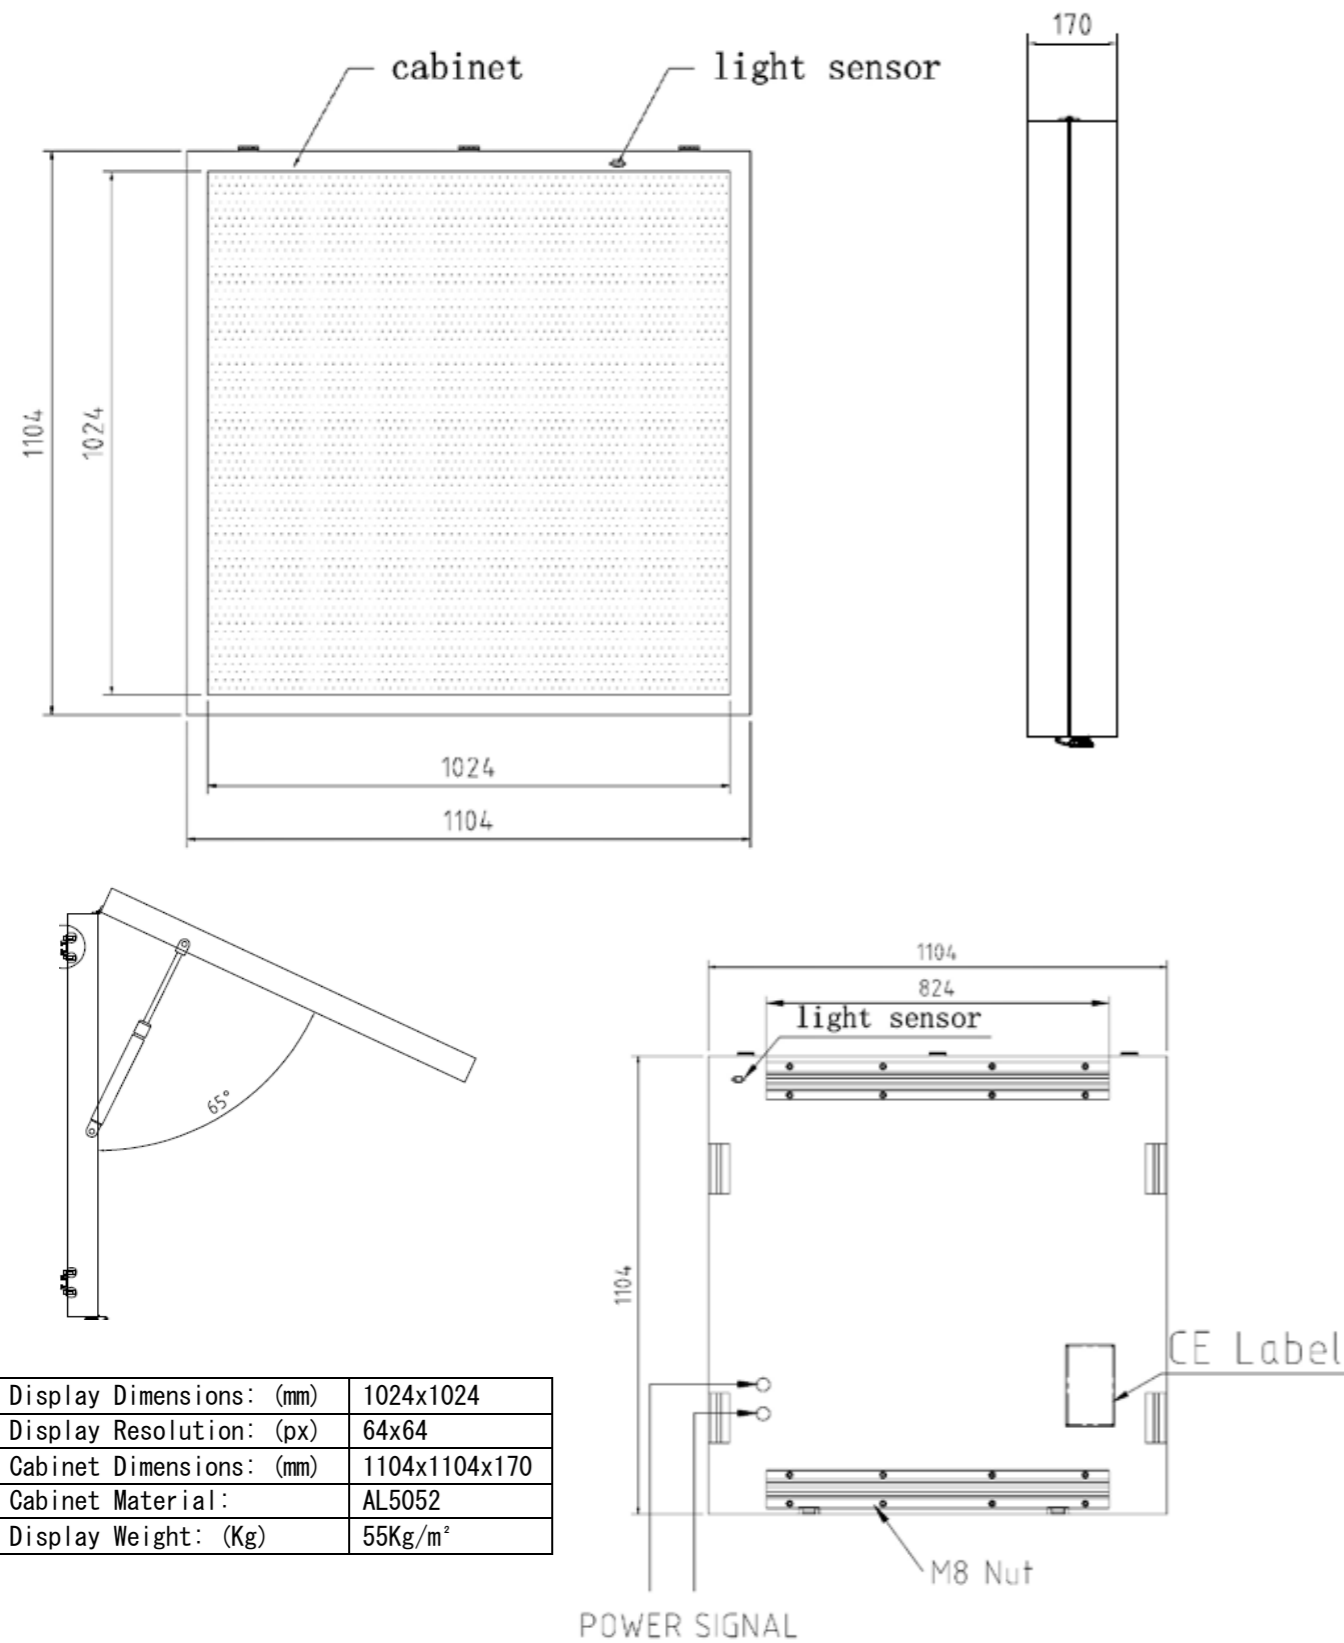

VMS – OT16 1024×1024 – Front service