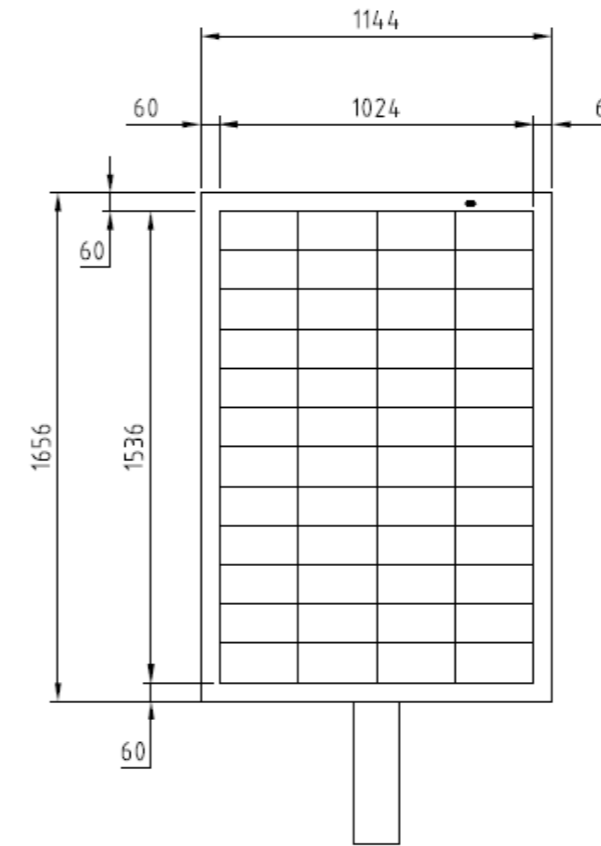

VMS – OT16 768×1024 – Front service

VMS – OT16 1024×1024 – Front service

VMS – OT16 1024×1408 – Back service

VMS – OT16 1024×1408 – Front service

Display Dimensions: (mm)	1024x1408
Display Resolution: (px)	64x88
Cabinet Dimensions: (mm)	1144x1528x170
Cabinet Material:	AL5052
Display Weight: (Kg)	55Kg/m ²

VMS – OT16 1024×1536 – Back service

Front View

Left View

Back View

Right View

Display Dimensions: (mm)	1024x1536
Display Resolution: (px)	64x96
Cabinet Dimensions: (mm)	1144x1656x178
Cabinet Material:	AL5052
Display Weight: (Kg)	55Kg/m ²

VMS – OT16 1024×1792 – Back service

Front View

Left View

Display Dimensions: (mm)	1024x1792
Display Resolution: (px)	64x112
Cabinet Dimensions: (mm)	1144x1912x170
Cabinet Material:	AL5052
Display Weight: (Kg)	55Kg/m ²

Display Dimensions: (mm)	1024x2048
Display Resolution: (px)	64x128
Cabinet Dimensions: (mm)	1144x2168x178
Cabinet Material:	AL5052
Display Weight: (Kg)	55Kg/m ²

Front View

Left View

Back View

Bottom View

Right View