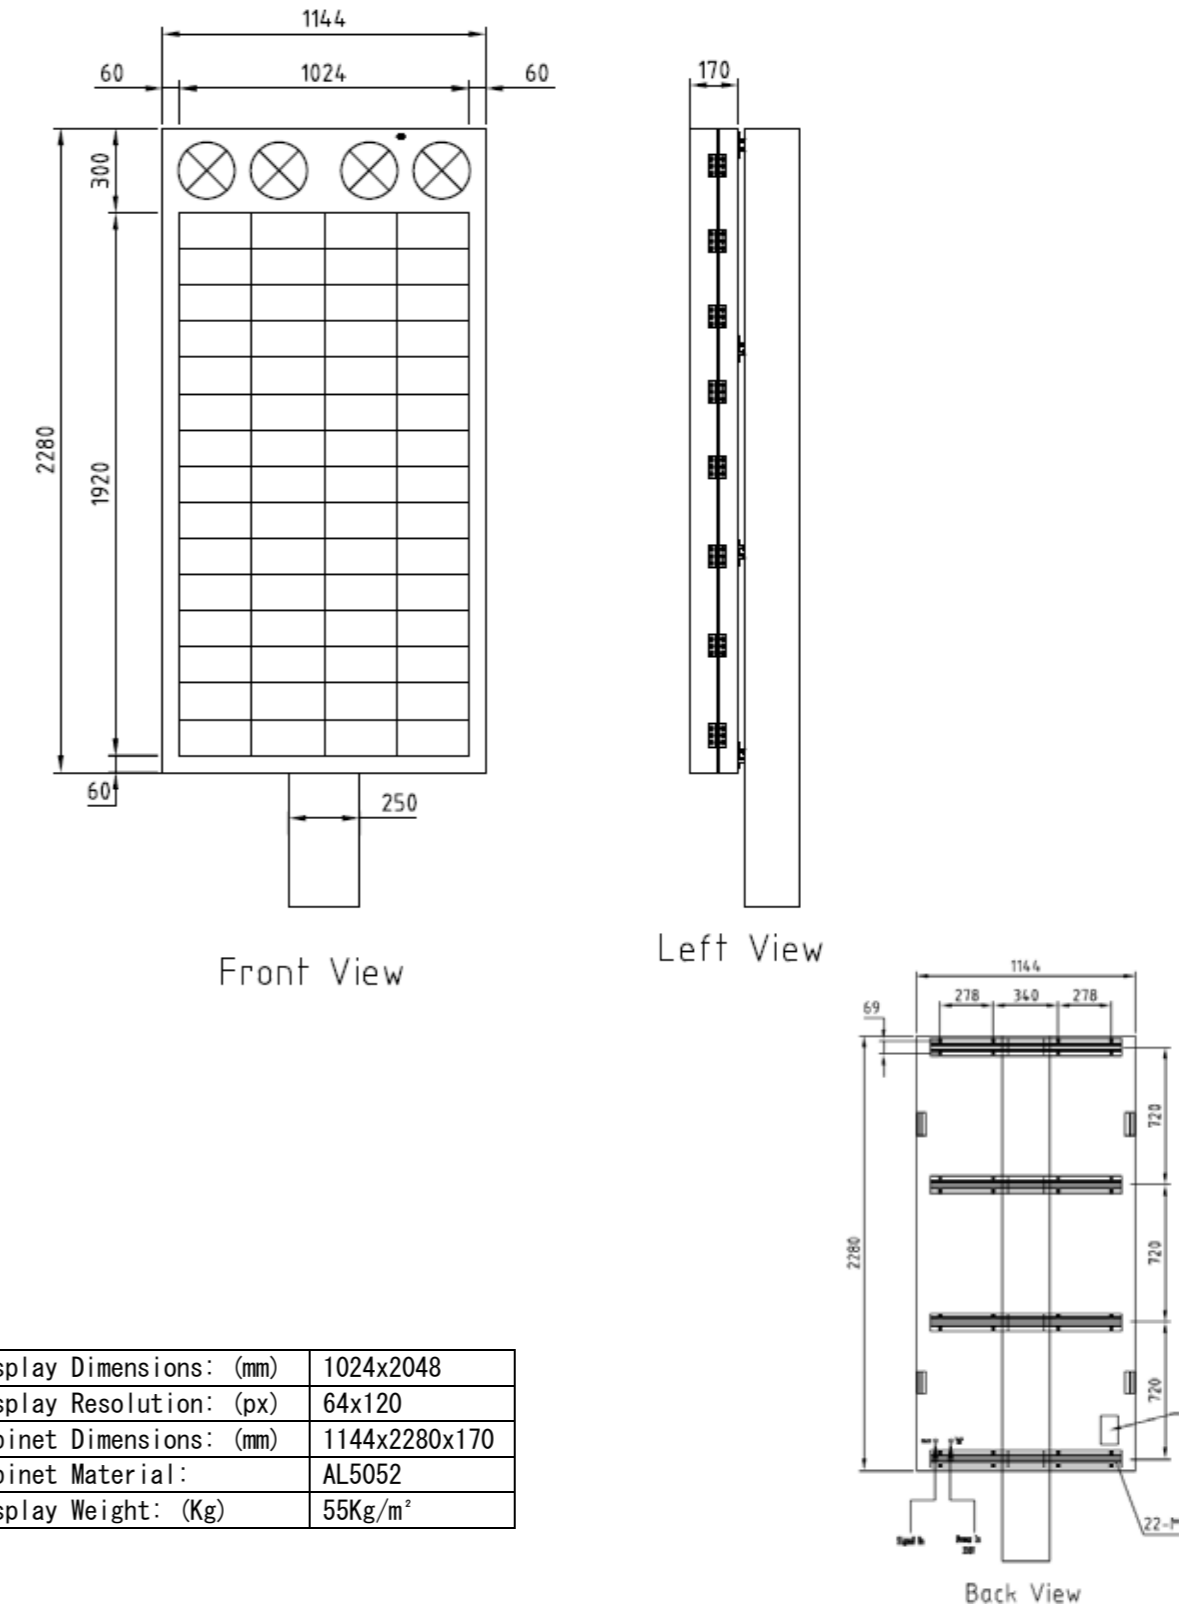

VMS – OT16 1024×2048 – Front service w/flashers

Display Dimensions: (mm)	1024x2048
Display Resolution: (px)	64x120
Cabinet Dimensions: (mm)	1144x2280x170
Cabinet Material:	AL5052
Display Weight: (Kg)	55Kg/m²