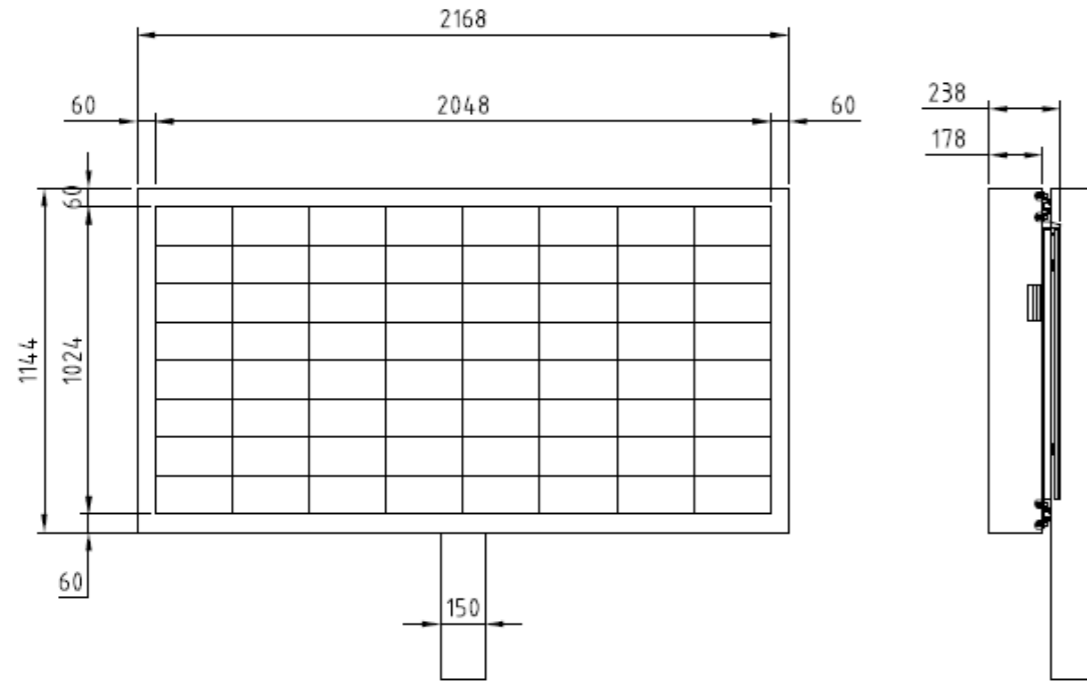

Display Dimensions: (mm)	1024x2048
Display Resolution: (px)	64x128
Cabinet Dimensions: (mm)	1144x2168x178
Cabinet Material:	AL5052
Display Weight: (Kg)	55Kg/m ²

Front View

Left View

Back View

Bottom View

Right View

Display Dimensions: (mm)	1024x2048
Display Resolution: (px)	64x128
Cabinet Dimensions: (mm)	1144x2168x170
Cabinet Material:	AL5052
Display Weight: (Kg)	55Kg/m ²

VMS – OT16 1536×1920 – Back service

Display Dimensions: (mm)	1536x1920
Display Resolution: (px)	96x120
Cabinet Dimensions: (mm)	1656x2040x178
Cabinet Material:	AL5052
Display Weight: (Kg)	55Kg/m ²

VMS – OT16 2048×1024 – Front service

Display Dimensions: (mm)	2048x1024
Display Resolution: (px)	128x64
Cabinet Dimensions: (mm)	2168x1144x170
Cabinet Material:	AL5052
Display Weight: (Kg)	55Kg/m ²

VMS – OT16 2048×1024 – Back service

Display Dimensions: (mm)	2048x1664
Display Resolution: (px)	128x104
Cabinet Dimensions: (mm)	2168x1784x178
Cabinet Material:	AL5052
Display Weight: (Kg)	55Kg/m ²

Back View

VMS – OT16 2048×2048 – Back service