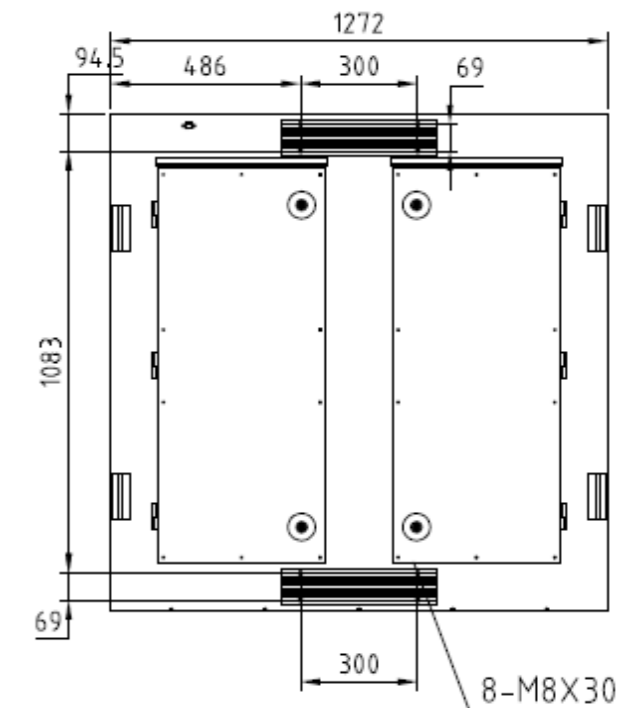

Display Dimensions: (mm)	1152x1152
Display Resolution: (px)	72x72
Cabinet Dimensions: (mm)	1272x1272x190
Cabinet Material:	AL5052
Display Weight: (Kg)	55Kg/m²