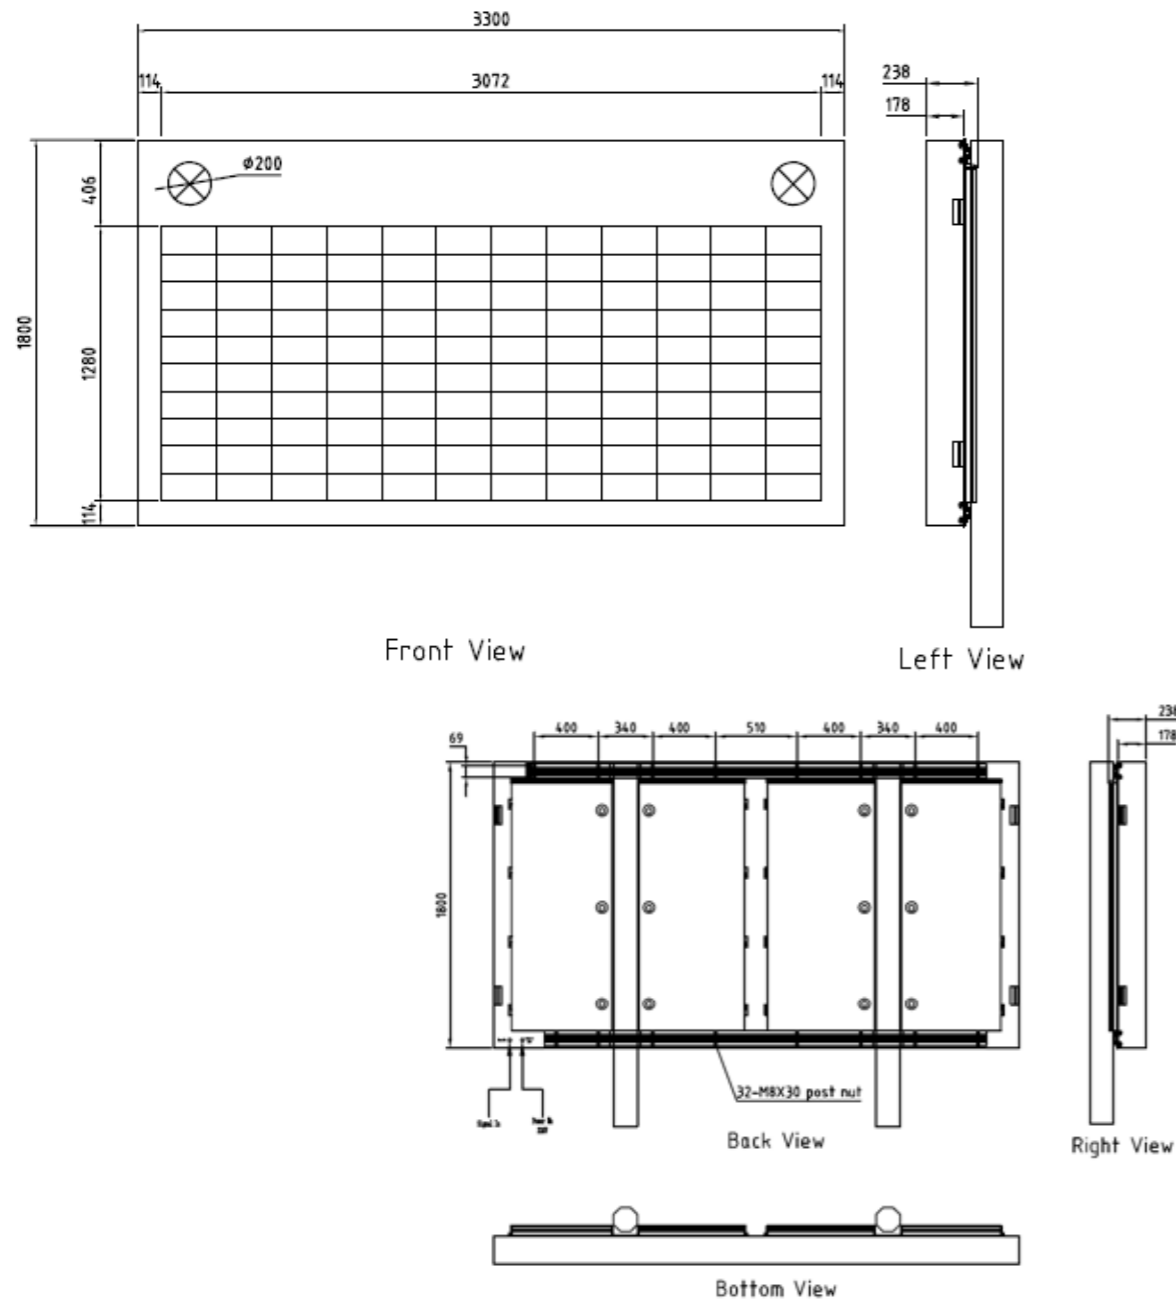

VMS – OT16 3072×1280 – Back service w/flashers