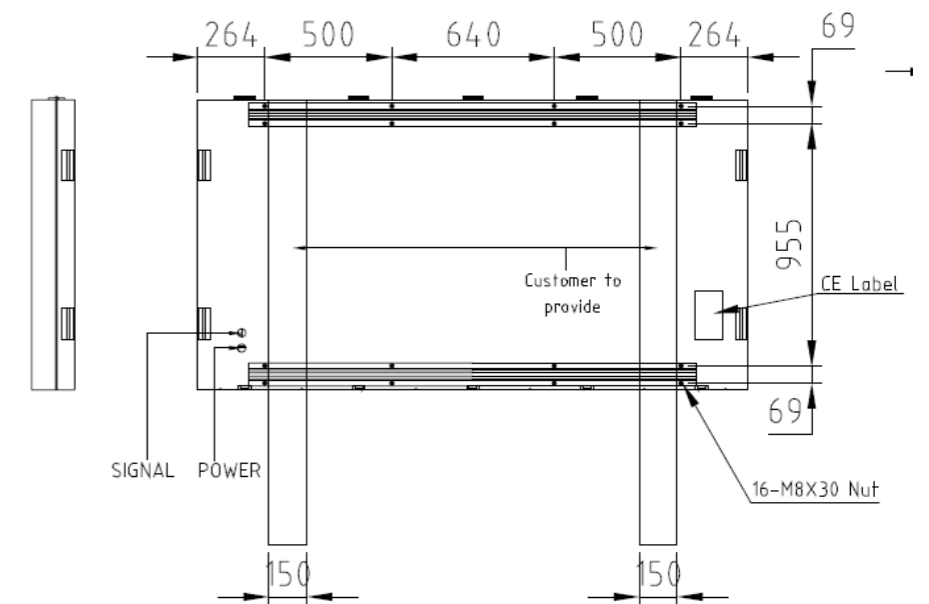

VMS – OT16 2048×1024 – Front service

Display Dimensions: (mm)	2048x1024
Display Resolution: (px)	128x64
Cabinet Dimensions: (mm)	2168x1144x170
Cabinet Material:	AL5052
Display Weight: (Kg)	55Kg/m²