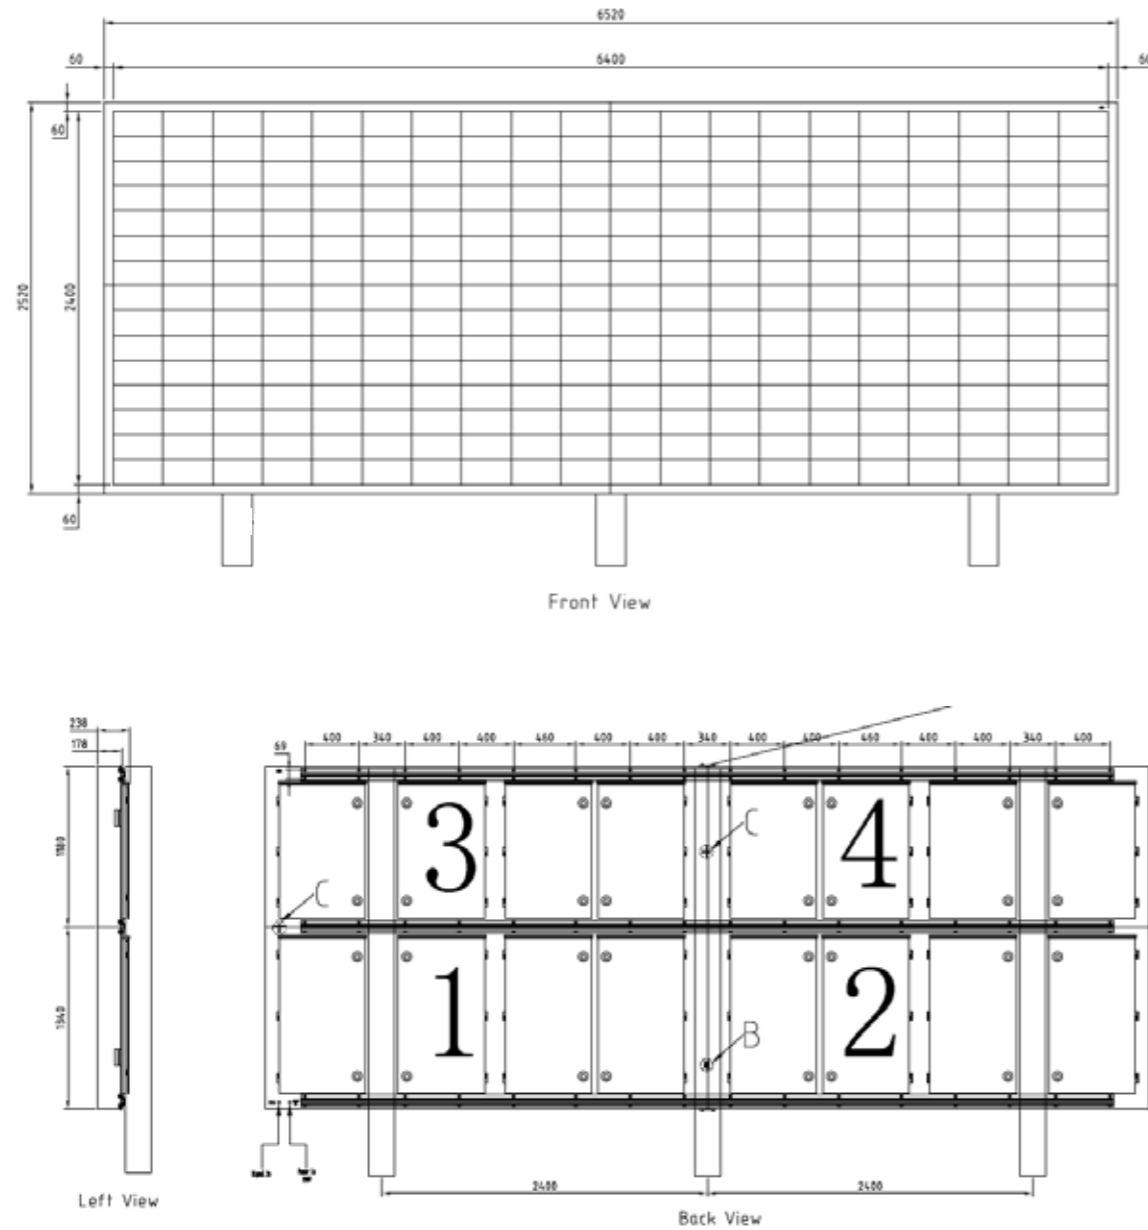

VMS – OT20 6400×2400 – Back service

Display Dimensions: (mm)	6400x2400
Display Resolution: (px)	320x120
Cabinet Dimensions: (mm)	6520x2520x178
Cabinet Material:	AL5052
Display Weight: (Kg)	55Kg/m²