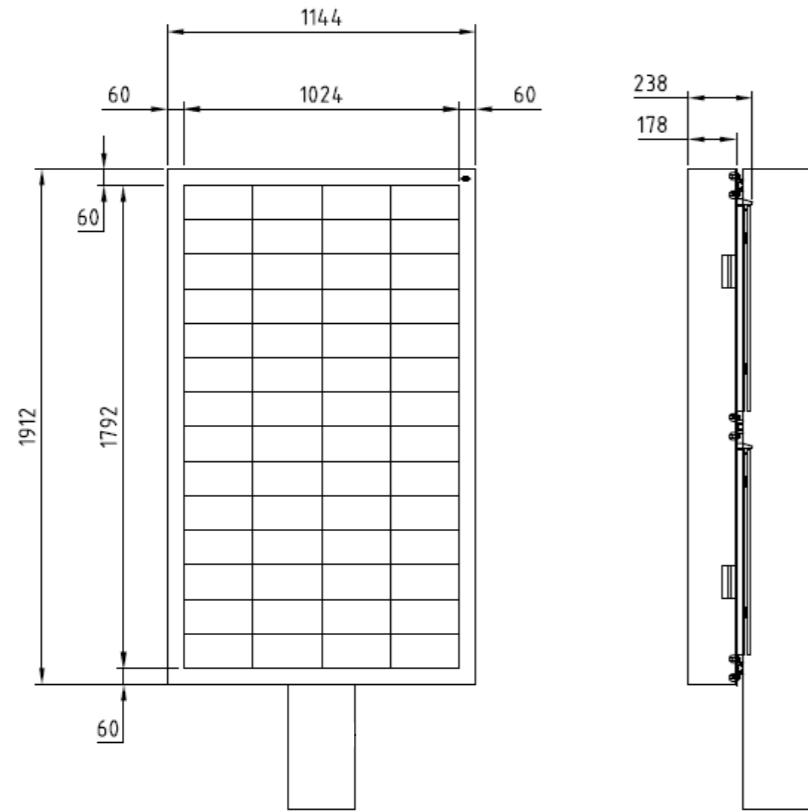

VMS – OT16 1024×1536 – Back service

Front View

Left View

Back View

Right View

Display Dimensions: (mm)	1024x1536
Display Resolution: (px)	64x96
Cabinet Dimensions: (mm)	1144x1656x178
Cabinet Material:	AL5052
Display Weight: (Kg)	55Kg/m ²

VMS – OT16 1024×1792 – Back service

Front View

Left View

Display Dimensions: (mm)	1024x1792
Display Resolution: (px)	64x112
Cabinet Dimensions: (mm)	1144x1912x170
Cabinet Material:	AL5052
Display Weight: (Kg)	55Kg/m ²

Back View

Right View

VMS – OT16 1024×1920 – Back service

Front View

Left View

Display Dimensions: (mm)	1024x1920
Display Resolution: (px)	64x120
Cabinet Dimensions: (mm)	1144x2020x178
Cabinet Material:	AL5052
Display Weight: (Kg)	55Kg/m ²

Display Dimensions: (mm)	1024x2048
Display Resolution: (px)	64x128
Cabinet Dimensions: (mm)	1144x2168x178
Cabinet Material:	AL5052
Display Weight: (Kg)	55Kg/m ²

Front View

Left View

Back View

Bottom View

Right View