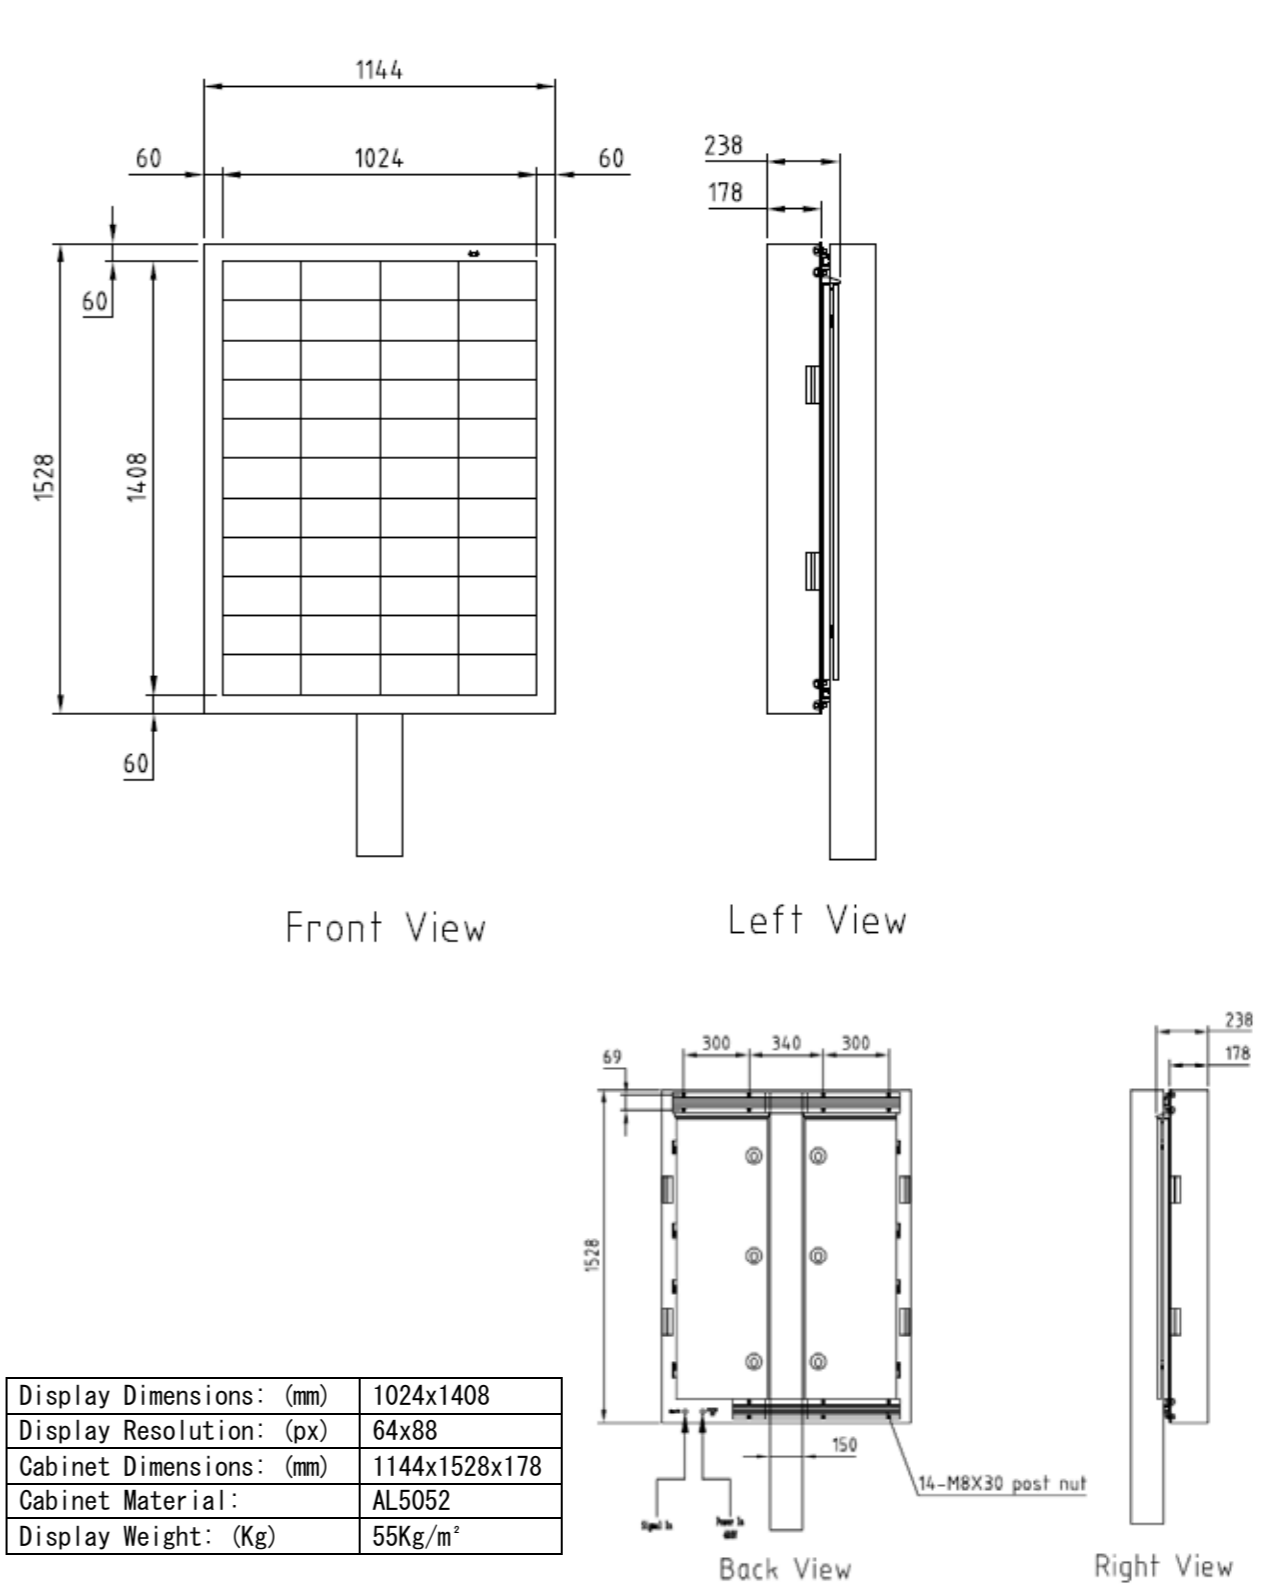

VMS – OT16 768×1024 – Front service

VMS – OT16 1024×1024 – Front service

VMS – OT16 1024×1408 – Back service

VMS – OT16 1024×1408 – Front service

Display Dimensions: (mm)	1024x1408
Display Resolution: (px)	64x88
Cabinet Dimensions: (mm)	1144x1528x170
Cabinet Material:	AL5052
Display Weight: (Kg)	55Kg/m ²

VMS – OT16 1024×1792 – Back service

Front View

Left View

Display Dimensions: (mm)	1024x1792
Display Resolution: (px)	64x112
Cabinet Dimensions: (mm)	1144x1912x170
Cabinet Material:	AL5052
Display Weight: (Kg)	55Kg/m ²

Back View

Right View

VMS – OT16 1024×1920 – Back service

Front View

Left View

Display Dimensions: (mm)	1024x1920
Display Resolution: (px)	64x120
Cabinet Dimensions: (mm)	1144x2020x178
Cabinet Material:	AL5052
Display Weight: (Kg)	55Kg/m ²

Display Dimensions: (mm)	1024x2048
Display Resolution: (px)	64x128
Cabinet Dimensions: (mm)	1144x2168x178
Cabinet Material:	AL5052
Display Weight: (Kg)	55Kg/m ²

Front View

Left View

Back View

Bottom View

Right View