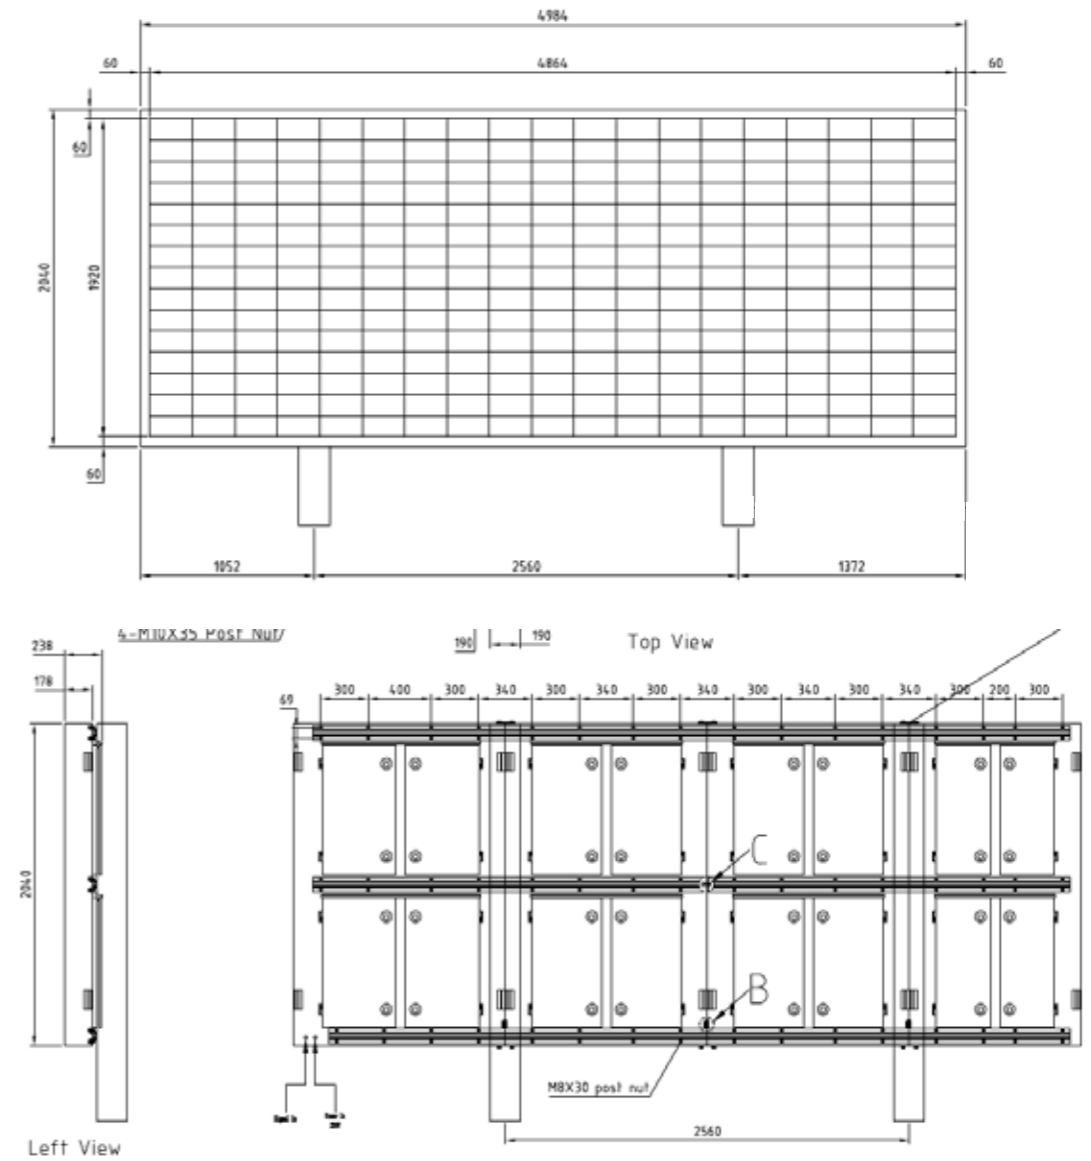

VMS – OT16 4864×1920 – Back service

Display Dimensions: (mm)	4864x1920
Display Resolution: (px)	304x120
Cabinet Dimensions: (mm)	4984x2040x178
Cabinet Material:	AL5052
Display Weight: (Kg)	55Kg/m²