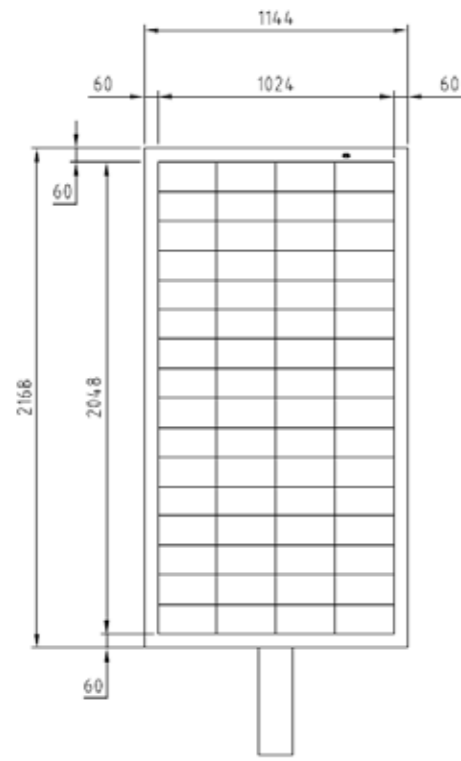

VMS – OT16 1024×2048 – Back service

VMS – OT16 1024×2048 – Front service

Front View