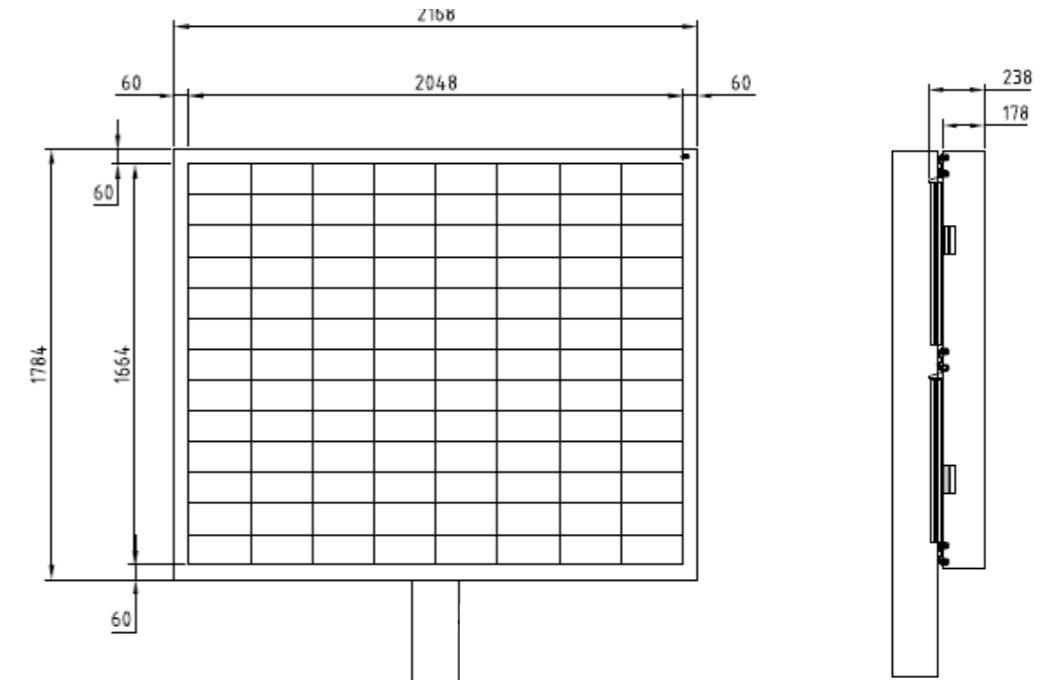

Display Dimensions: (mm)	1024x2048
Display Resolution: (px)	64x128
Cabinet Dimensions: (mm)	1144x2168x178
Cabinet Material:	AL5052
Display Weight: (Kg)	55Kg/m ²

Front View

Left View

Back View

Bottom View

Right View

VMS – OT16 2048×1024 – Front service

Display Dimensions: (mm)	2048x1024
Display Resolution: (px)	128x64
Cabinet Dimensions: (mm)	2168x1144x170
Cabinet Material:	AL5052
Display Weight: (Kg)	55Kg/m ²

VMS – OT16 2048×1024 – Back service

Front View

VMS – OT16 2048×1664 – Back service

Front View

Right View

Bottom View

Bottom View

Display Dimensions: (mm)	2048x1024
Display Resolution: (px)	128x64
Cabinet Dimensions: (mm)	2168x1144x178
Cabinet Material:	AL5052
Display Weight: (Kg)	55Kg/m ²

Display Dimensions: (mm)	2048x1664
Display Resolution: (px)	128x104
Cabinet Dimensions: (mm)	2168x1784x178
Cabinet Material:	AL5052
Display Weight: (Kg)	55Kg/m ²

Back View

VMS – OT16 2048×2048 – Back service