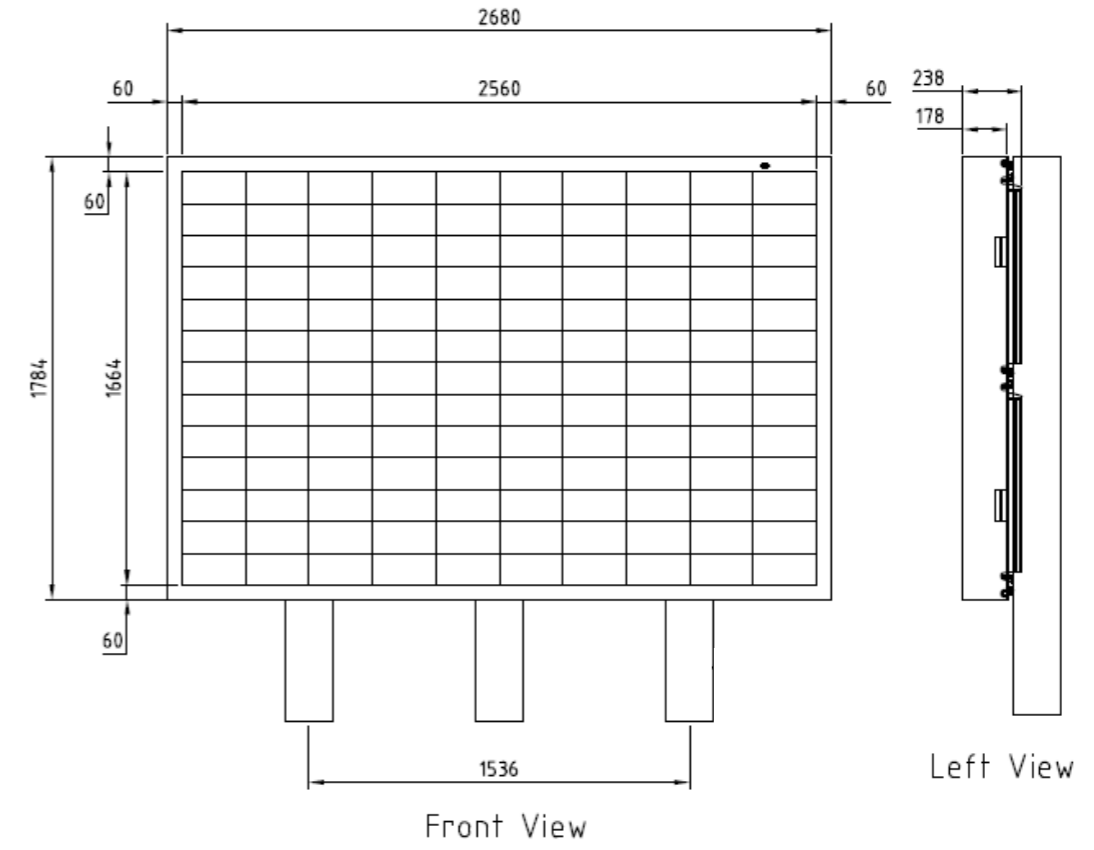

Display Dimensions: (mm)	1024x2048
Display Resolution: (px)	64x128
Cabinet Dimensions: (mm)	1144x2168x178
Cabinet Material:	AL5052
Display Weight: (Kg)	55Kg/m ²

Front View

Left View

Back View

Bottom View

Right View

Front View

VMS – OT16 2048×1664 – Back service

Front View

Right View

Bottom View

Bottom View

Display Dimensions: (mm)	2048x1024
Display Resolution: (px)	128x64
Cabinet Dimensions: (mm)	2168x1144x178
Cabinet Material:	AL5052
Display Weight: (Kg)	55Kg/m ²

Display Dimensions: (mm)	2048x1664
Display Resolution: (px)	128x104
Cabinet Dimensions: (mm)	2168x1784x178
Cabinet Material:	AL5052
Display Weight: (Kg)	55Kg/m ²

Back View

VMS – OT16 2048×2048 – Back service

Display Dimensions: (mm)	2048x2048
Display Resolution: (px)	128x128
Cabinet Dimensions: (mm)	2168x2168x178
Cabinet Material:	AL5052
Display Weight: (Kg)	55Kg/m ²

VMS – OT16 2560×1664 – Back service

Display Dimensions: (mm)	2560x1664
Display Resolution: (px)	160x104
Cabinet Dimensions: (mm)	2680x1784x178
Cabinet Material:	AL5052
Display Weight: (Kg)	55Kg/m ²