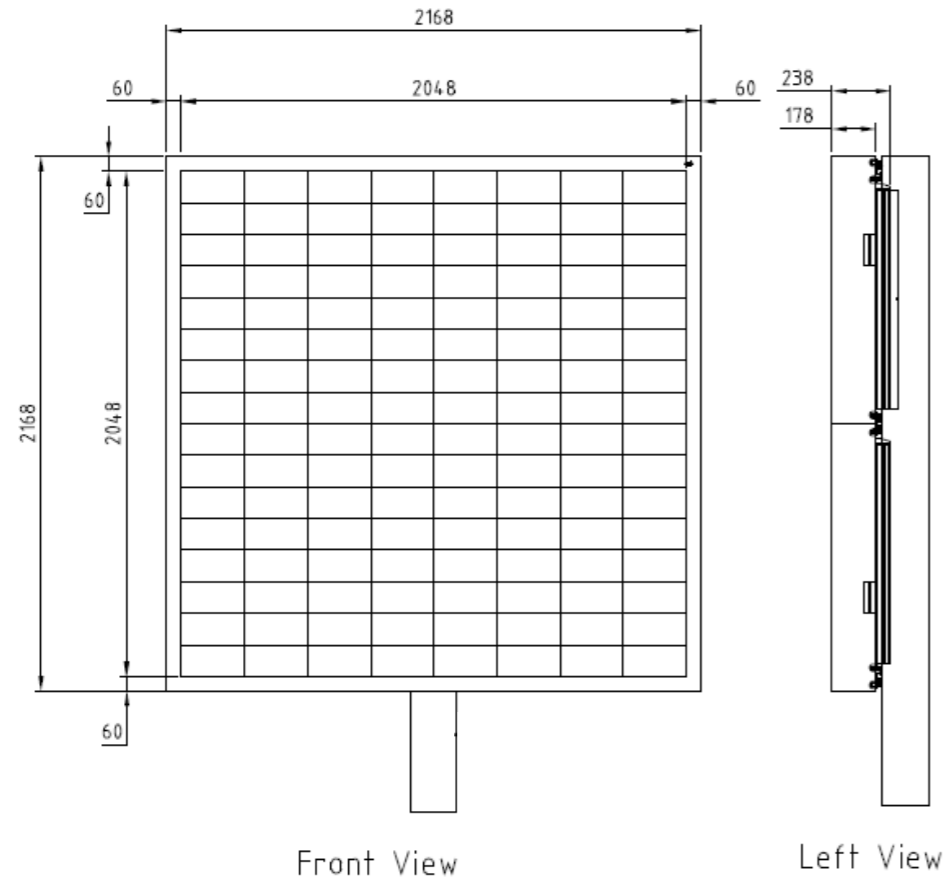

Display Dimensions: (mm)	1024x2048
Display Resolution: (px)	64x128
Cabinet Dimensions: (mm)	1144x2168x178
Cabinet Material:	AL5052
Display Weight: (Kg)	55Kg/m ²

Front View

Left View

Back View

Bottom View

Right View

VMS – OT16 2048×1024 – Front service

Display Dimensions: (mm)	2048x1024
Display Resolution: (px)	128x64
Cabinet Dimensions: (mm)	2168x1144x170
Cabinet Material:	AL5052
Display Weight: (Kg)	55Kg/m ²

VMS – OT16 2048×1024 – Back service

Front View

VMS – OT16 2048×1664 – Back service

Front View

Right View

Bottom View

Bottom View

Display Dimensions: (mm)	2048x1024
Display Resolution: (px)	128x64
Cabinet Dimensions: (mm)	2168x1144x178
Cabinet Material:	AL5052
Display Weight: (Kg)	55Kg/m ²

Display Dimensions: (mm)	2048x1664
Display Resolution: (px)	128x104
Cabinet Dimensions: (mm)	2168x1784x178
Cabinet Material:	AL5052
Display Weight: (Kg)	55Kg/m ²

Back View

VMS – OT16 2048×2048 – Back service