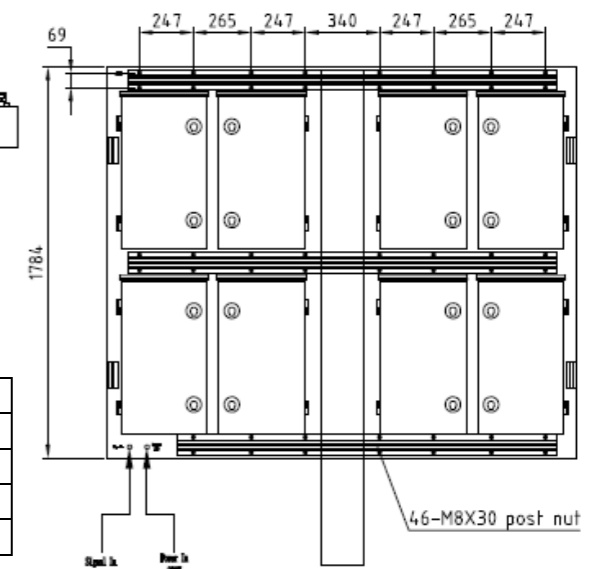

Display Dimensions: (mm)	1024x2048
Display Resolution: (px)	64x128
Cabinet Dimensions: (mm)	1144x2168x178
Cabinet Material:	AL5052
Display Weight: (Kg)	55Kg/m ²

Front View

Left View

Back View

Bottom View

Right View

VMS – OT16 2048×1024 – Front service

Display Dimensions: (mm)	2048x1024
Display Resolution: (px)	128x64
Cabinet Dimensions: (mm)	2168x1144x170
Cabinet Material:	AL5052
Display Weight: (Kg)	55Kg/m ²

VMS – OT16 2048×1024 – Back service

Front View

VMS – OT16 2048×1664 – Back service

Front View

Right View

Bottom View

Bottom View

Display Dimensions: (mm)	2048x1024
Display Resolution: (px)	128x64
Cabinet Dimensions: (mm)	2168x1144x178
Cabinet Material:	AL5052
Display Weight: (Kg)	55Kg/m ²

Display Dimensions: (mm)	2048x1664
Display Resolution: (px)	128x104
Cabinet Dimensions: (mm)	2168x1784x178
Cabinet Material:	AL5052
Display Weight: (Kg)	55Kg/m ²

Back View

VMS – OT16 2048×2048 – Back service