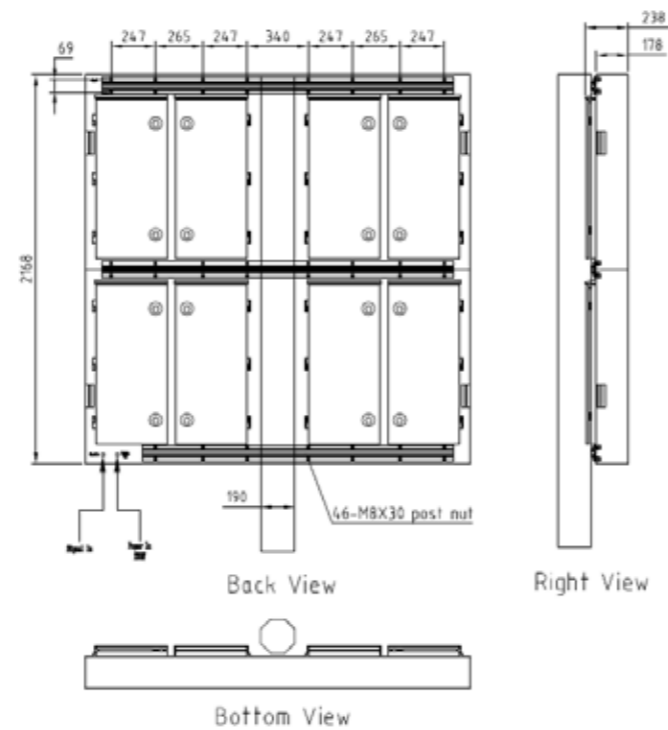

Display Dimensions: (mm)	1024x2048
Display Resolution: (px)	64x128
Cabinet Dimensions: (mm)	1144x2168x178
Cabinet Material:	AL5052
Display Weight: (Kg)	55Kg/m ²

Front View

Left View

Back View

Bottom View

Right View

Front View

VMS – OT16 2048×1664 – Back service

Front View

Right View

Bottom View

Bottom View

Display Dimensions: (mm)	2048x1024
Display Resolution: (px)	128x64
Cabinet Dimensions: (mm)	2168x1144x178
Cabinet Material:	AL5052
Display Weight: (Kg)	55Kg/m ²

Display Dimensions: (mm)	2048x1664
Display Resolution: (px)	128x104
Cabinet Dimensions: (mm)	2168x1784x178
Cabinet Material:	AL5052
Display Weight: (Kg)	55Kg/m ²

Back View

VMS – OT16 2048×2048 – Back service

Display Dimensions: (mm)	2048x2048
Display Resolution: (px)	128x128
Cabinet Dimensions: (mm)	2168x2168x178
Cabinet Material:	AL5052
Display Weight: (Kg)	55Kg/m ²

VMS – OT16 2560×1664 – Back service

Display Dimensions: (mm)	2560x1664
Display Resolution: (px)	160x104
Cabinet Dimensions: (mm)	2680x1784x178
Cabinet Material:	AL5052
Display Weight: (Kg)	55Kg/m ²