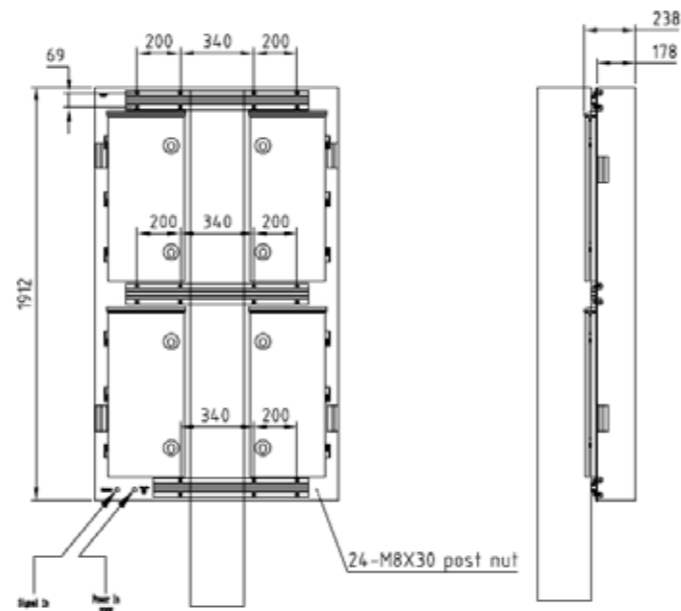

VMS – OT16 768×1024 – Front service

VMS – OT16 1024×1024 – Front service

VMS – OT16 1024×1408 – Back service

VMS – OT16 1024×1408 – Front service

Display Dimensions: (mm)	1024x1408
Display Resolution: (px)	64x88
Cabinet Dimensions: (mm)	1144x1528x170
Cabinet Material:	AL5052
Display Weight: (Kg)	55Kg/m ²

VMS – OT16 1024×1536 – Back service

Front View

Left View

Back View

Right View

Display Dimensions: (mm)	1024x1536
Display Resolution: (px)	64x96
Cabinet Dimensions: (mm)	1144x1656x178
Cabinet Material:	AL5052
Display Weight: (Kg)	55Kg/m ²

VMS – OT16 1024×1792 – Back service

Front View

Left View

Display Dimensions: (mm)	1024x1792
Display Resolution: (px)	64x112
Cabinet Dimensions: (mm)	1144x1912x170
Cabinet Material:	AL5052
Display Weight: (Kg)	55Kg/m ²

Display Dimensions: (mm)	1024x2048
Display Resolution: (px)	64x128
Cabinet Dimensions: (mm)	1144x2168x178
Cabinet Material:	AL5052
Display Weight: (Kg)	55Kg/m ²

Front View

Left View

Back View

Bottom View

Right View